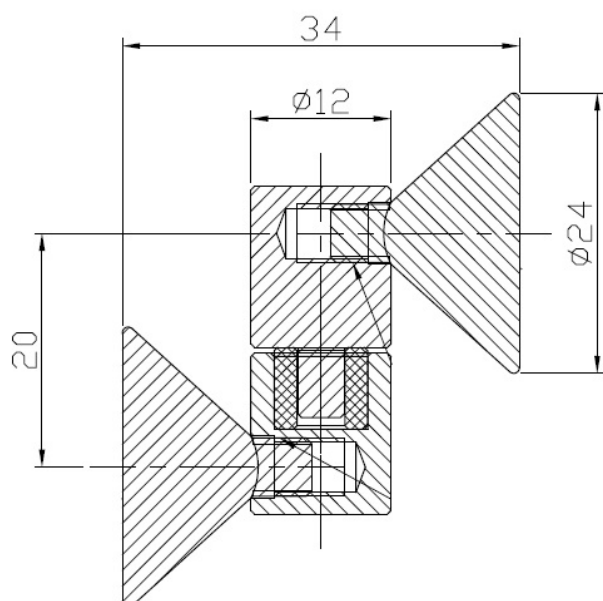

PRODUCT SHEET

Description:

Pivot Lift-off Hinge F/UV-Glue, $\varnothing 24\text{mm}$, 6-10mm Glass, SS-304 - Brushed, 180 Degree, Overlay Doors, Max Load: 5 Kg pr., Hinge, For the Door a Lateral Overhang of at least 28mm, must be considered on the cabinet

Item number:

15.06.010-1

Units	Box	Carton	HS Code	Barcode
Pcs.	1	100	8302100090	 5704866461450

SISO A/S

Mileparken 11
DK-2740 Skovlunde
Denmark
VAT: DK 24786013

Phone +45 45 830 900

www.siso.dk
siso@siso.dk