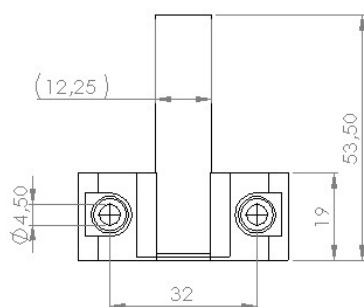

PRODUCT SHEET

Description:

Door Damper Box "Blues", Dark Grey, Screw-On, cc 32mm, F/ Wood Screws, Damper To Be Bought Separately 15.04.517

Item number:

15.04.516-9

Units	Box	Carton	HS Code	Barcode
Pcs.	200	1000	3926300090	
				5704866053662

SISO A/S

Mileparken 11
DK-2740 Skovlunde
Denmark
VAT: DK 24786013

Phone +45 45 830 900

www.siso.dk
siso@siso.dk

Danske Bank
Nytorv Branch
Copenhagen
SWIFT: DABADKKK

Account no.
4180 3112 112936
IBAN Account
DK7230003112112936