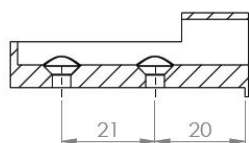

PRODUCT SHEET

Description:

Door Damper Box "Blues", Invisible, Grey, Screw-On, cc 21mm, F/Wood Screws, Damper To Be Bought Separately 15.04.517

Item number:

15.04.514-0

Units	Box	Carton	HS Code	Barcode
Pcs.	500	1500	3926300090	
				5704866479233

SISO A/S

Mileparken 11
DK-2740 Skovlunde
Denmark
VAT: DK 24786013

Phone +45 45 830 900

www.siso.dk
siso@siso.dk

Danske Bank
Nytorv Branch
Copenhagen
SWIFT: DABADKKK

Account no.
4180 3112 112936
IBAN Account
DK7230003112112936