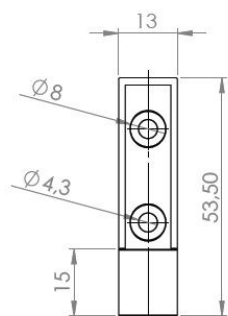

## Description:

Door Damper Box "Blues", Invisible, Grey, Screw-On, cc 21mm, F/Wood Screws, Damper To Be Bought Separately 15.04.517

## Item number:

15.04.514-0

Units	Box	Carton	HS Code	Barcode
Pcs.	500	1500	3926300090	
				5704866479233