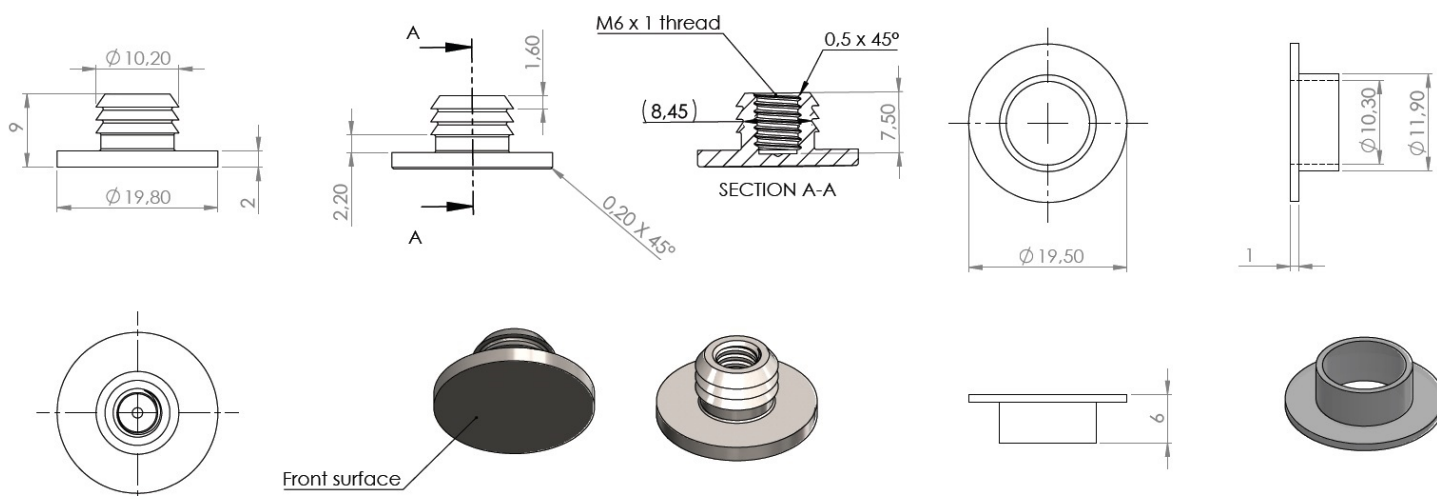

PRODUCT SHEET

Description:

Fixing Cap "Easy" F/Wood or Glass, SS-304 Black, M6, $\varnothing 20 \times 9$ mm, Incl. Plastic Washer, Black POM, Drill: $\varnothing 12$ mm

Item number:

15.04.121-0

Units	Box	Carton	HS Code	Barcode
Pcs.	10	500	8302100090	
				5704866489652