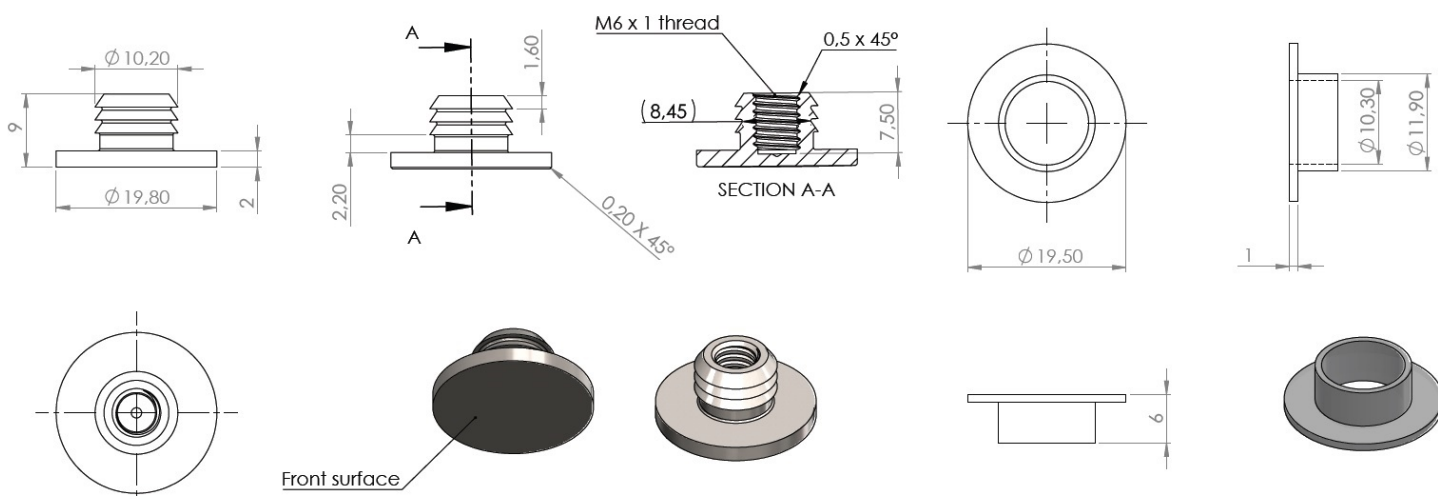

PRODUCT SHEET

Description:

Fixing Cap "Easy" F/Wood or Glass, SS-304 Brushed, M6, $\varnothing 20 \times 9$ mm, Incl. Plastic Washer, White POM, Drill: $\varnothing 12$ mm

Item number:

15.04.120-0

Units	Box	Carton	HS Code	Barcode
Pcs.	10	500	8302100090	
				5704866484930