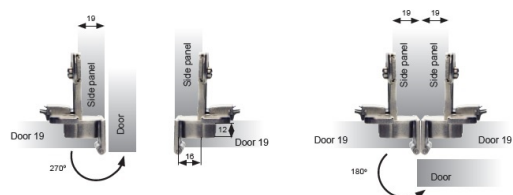

PRODUCT SHEET

Description:

Wide Opening Hinge 270 DG, F/19mm Panel, BRZ, Overlay, Clip-On, F/Wood Screws

Item number:

15.04.082-1

Units	Box	Carton	HS Code	Barcode
Pcs.	1	100	8302100090	
				5704866053471

SISO A/S
Mileparken 11
DK-2740 Skovlunde
Denmark
VAT: DK 24786013