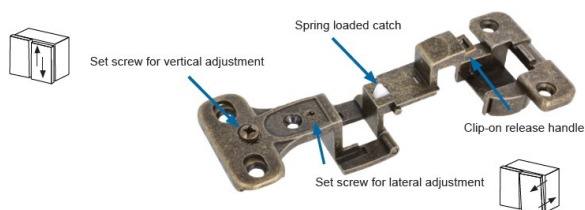

PRODUCT SHEET

Description:

Wide Opening Hinge 270 DG, F/19mm Panel, BRZ, Overlay, Clip-On, F/Wood Screws

Item number:

15.04.082-1

Units	Box	Carton	HS Code	Barcode
Pcs.	1	100	8302100090	
				5704866053471

SISO A/S
Mileparken 11
DK-2740 Skovlunde
Denmark
VAT: DK 24786013