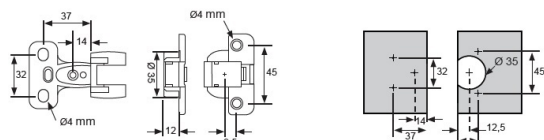

PRODUCT SHEET

Description:

Wide Opening Hinge 270 DG, F/19mm Panel, BRZ, Overlay, Clip-On, F/Wood Screws

Item number:

15.04.082-1

Units	Box	Carton	HS Code	Barcode
Pcs.	1	100	8302100090	
				5704866053471

SISO A/S
Mileparken 11
DK-2740 Skovlunde
Denmark
VAT: DK 24786013