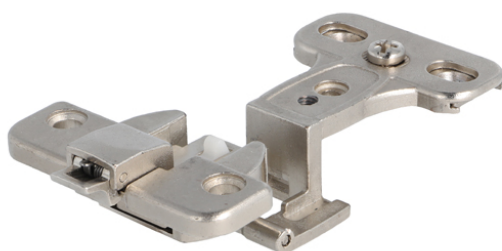

PRODUCT SHEET

Description:

Wide Opening Hinge 270 DG, F/16mm Panel, NPL, Overlay, Clip-On, F/Wood Screws

Item number:

15.04.079-0

Units	Box	Carton	HS Code	Barcode
Pcs.	1	100	8302100090	
				5704866053426

SISO A/S