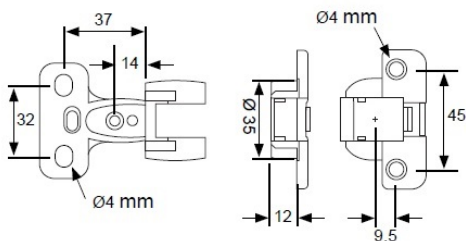

PRODUCT SHEET

Description:

Wide Opening Hinge 270 DG, F/16mm Panel, NPL, Overlay, Clip-On, F/Wood Screws

Item number:

15.04.079-0

Units	Box	Carton	HS Code	Barcode
Pcs.	1	100	8302100090	
				5704866053426

SISO A/S