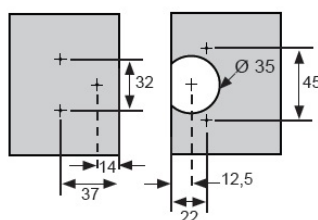

PRODUCT SHEET

Description:

Wide Opening Hinge 270 DG, F/16mm Panel, NPL, Overlay, Clip-On, F/Wood Screws

Item number:

15.04.079-0

Units	Box	Carton	HS Code	Barcode
Pcs.	1	100	8302100090	
				5704866053426

SISO A/S