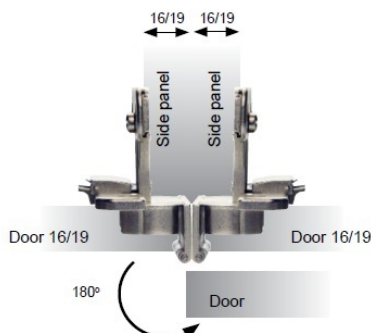

PRODUCT SHEET

Description:

Wide Opening Hinge 270 DG, F/16mm Panel, NPL, Overlay, Clip-On, F/Wood Screws

Item number:

15.04.079-0

Units	Box	Carton	HS Code	Barcode
Pcs.	1	100	8302100090	
				5704866053426

SISO A/S