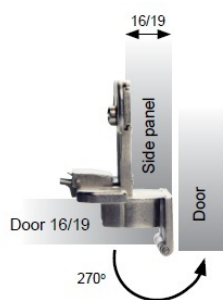

PRODUCT SHEET

Description:

Wide Opening Hinge 270 DG, F/16mm Panel, NPL, Overlay, Clip-On, F/Wood Screws

Item number:

15.04.079-0

Units	Box	Carton	HS Code	Barcode
Pcs.	1	100	8302100090	
				5704866053426

SISO A/S