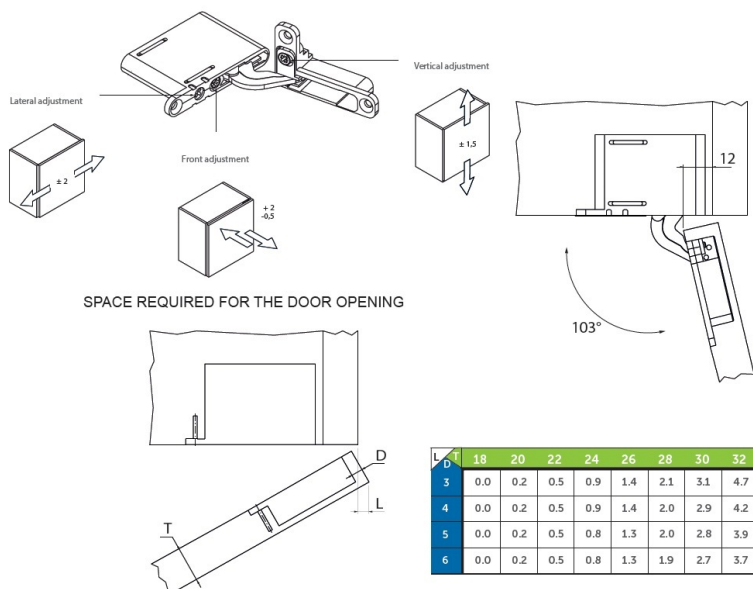

PRODUCT SHEET

Description:

Cabinet Hinge "3D", 103 DG, Soft Close, Zamak, Black, Left, Max Load Capacity: 20 KG per Door

Item number:

15.04.002-0

Units	Box	Carton	HS Code	Barcode
Pcs.	1	100	8302100090	
				5704866508490