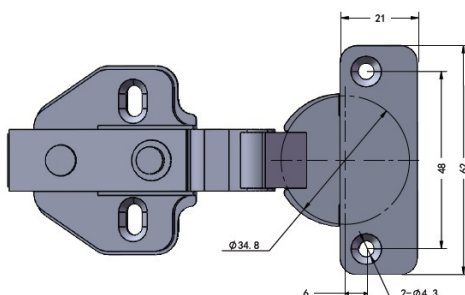

PRODUCT SHEET

Description:

Soft Closing Hinge SS304, "C", $\varnothing$ 35mm,Clip-On,H=0,Plate F/Wood Screws, Inset Doors, 100 Degree, Cup cc.:48mm,Mounting Plate, F/Wood Screws, H:0mm,No Name Plate,Hydraulic Plastic Pump

Item number:

15.03.770-0

Units	Box	Carton	HS Code	Barcode
Pcs.	1	200	8302100090	
				5704866442206

SISO A/S

Mileparken 11
DK-2740 Skovlunde
Denmark
VAT: DK 24786013

Phone +45 45 830 900

www.siso.dk
siso@siso.dk

Danske Bank
Nytorv Branch
Copenhagen
SWIFT: DABADKKK

Account no.
4180 3112 112936
IBAN Account
DK7230003112112936