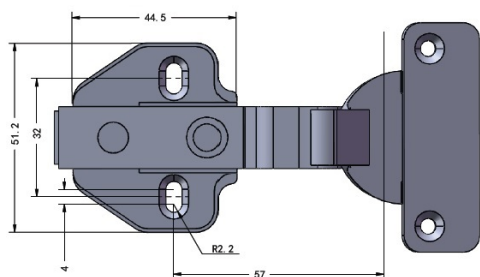

PRODUCT SHEET

Description:

Soft Closing Hinge SS304, "C", $\varnothing$ 35mm,Clip-On,H=0,Plate F/Wood Screws, Inset Doors, 100 Degree, Cup cc.:48mm,Mounting Plate, F/Wood Screws, H:0mm,No Name Plate,Hydraulic Plastic Pump

Item number:

15.03.770-0

Units	Box	Carton	HS Code	Barcode
Pcs.	1	200	8302100090	
				5704866442206

SISO A/S

Mileparken 11
DK-2740 Skovlunde
Denmark
VAT: DK 24786013

Phone +45 45 830 900

www.siso.dk
siso@siso.dk

Danske Bank
Nytorv Branch
Copenhagen
SWIFT: DABADKKK

Account no.
4180 3112 112936
IBAN Account
DK7230003112112936