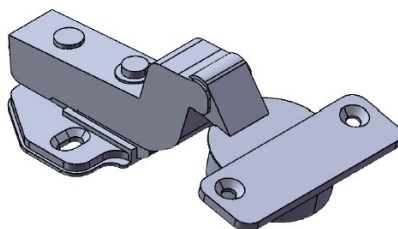

PRODUCT SHEET

Description:

Soft Closing Hinge SS304, "C", $\varnothing$ 35mm,Clip-On,H=0,Plate F/Wood Screws, Inset Doors, 100 Degree, Cup cc.:48mm,Mounting Plate, F/Wood Screws, H:0mm,No Name Plate,Hydraulic Plastic Pump

Item number:

15.03.770-0

Units	Box	Carton	HS Code	Barcode
Pcs.	1	200	8302100090	
				5704866442206

SISO A/S

Mileparken 11
DK-2740 Skovlunde
Denmark
VAT: DK 24786013

Phone +45 45 830 900

www.siso.dk
siso@siso.dk

Danske Bank
Nytorv Branch
Copenhagen
SWIFT: DABADKKK

Account no.
4180 3112 112936
IBAN Account
DK7230003112112936