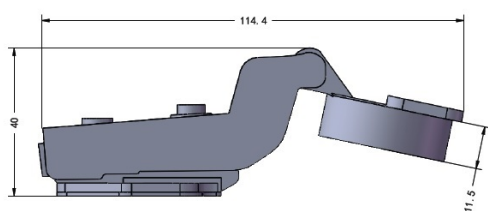

PRODUCT SHEET

Description:

Soft Closing Hinge SS304, "C", $\varnothing$ 35mm,Clip-On,H=0,Plate F/Wood Screws, Inset Doors, 100 Degree, Cup cc.:48mm,Mounting Plate, F/Wood Screws, H:0mm,No Name Plate,Hydraulic Plastic Pump

Item number:

15.03.770-0

Units	Box	Carton	HS Code	Barcode
Pcs.	1	200	8302100090	
				5704866442206

SISO A/S

Mileparken 11
DK-2740 Skovlunde
Denmark
VAT: DK 24786013

Phone +45 45 830 900

www.siso.dk
siso@siso.dk

Danske Bank
Nytorv Branch
Copenhagen
SWIFT: DABADKKK

Account no.
4180 3112 112936
IBAN Account
DK7230003112112936