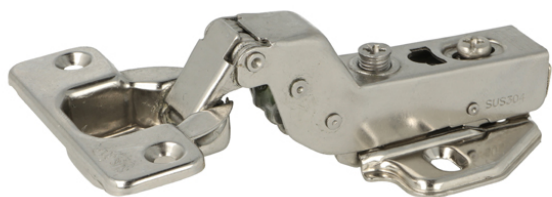

PRODUCT SHEET

Description:

Soft Closing Hinge SS304, "C", \varnothing 35mm,Clip-On,H=0,Plate F/Wood Screws, Inset Doors, 100 Degree, Cup cc.:48mm,Mounting Plate, F/Wood Screws, H:0mm,No Name Plate,Hydraulic Plastic Pump

Item number:

15.03.770-0

Units	Box	Carton	HS Code	Barcode
Pcs.	1	200	8302100090	
				5704866442206

SISO A/S

Mileparken 11
DK-2740 Skovlunde
Denmark
VAT: DK 24786013

Phone +45 45 830 900

www.siso.dk
siso@siso.dk