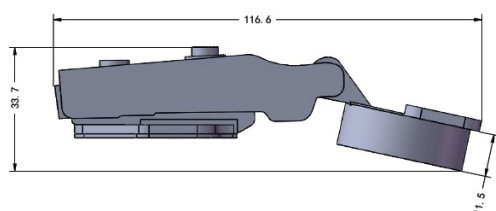

PRODUCT SHEET

Description:

Soft Closing Hinge SS304, "A", $\varnothing$ 35mm,Clip-On,H=0,Plate F/Wood Screws, Full-Overlay, 100 Degree,Cup cc.:48mm,Mounting Plate, F/Wood Screws, H:0mm,No Name Plate,Hydraulic Plastic Pump

Item number:

15.03.760-0

Units	Box	Carton	HS Code	Barcode
Pcs.	1	200	8302100090	
				5704866442183

SISO A/S

Mileparken 11
DK-2740 Skovlunde
Denmark
VAT: DK 24786013

Phone +45 45 830 900

www.siso.dk
siso@siso.dk

Danske Bank
Nytorv Branch
Copenhagen
SWIFT: DABADKKK

Account no.
4180 3112 112936
IBAN Account
DK7230003112112936