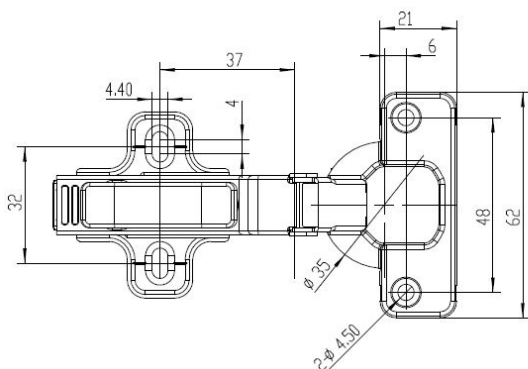

PRODUCT SHEET

Description:

Maxi Hinge "C", Clip-On, 100DG, NPL, $\varnothing 35$ mm, H=0, W/Plate F/ Wood Screws, Cup: cc:48mm, Inset, W/SISO Name Plate, Can Be, Used Together With 15.03.733-5

Item number:

15.03.737-0

Units	Box	Carton	HS Code	Barcode
Pcs.	1	100	8302100090	
				5704866053235

SISO A/S

Mileparken 11
DK-2740 Skovlunde
Denmark
VAT: DK 24786013

Phone +45 45 830 900

www.siso.dk
siso@siso.dk

Danske Bank
Nytorv Branch
Copenhagen
SWIFT: DABADKKK

Account no.
4180 3112 112936
IBAN Account
DK7230003112112936