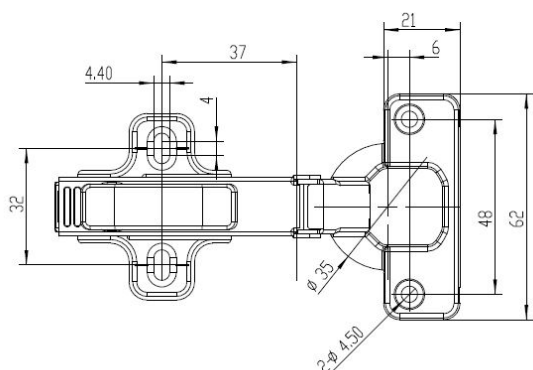

PRODUCT SHEET

Description:

Maxi Hinge "A", Clip-On, 100DG, NPL, $\varnothing 35$ mm, H=0, W/Plate F/ Wood Screws, Cup: cc:48mm, Full-Overlay, W/SISO Name Plate,, Can Be Used Together With 15.03.731-3

Item number:

15.03.735-0

Units	Box	Carton	HS Code	Barcode
Pcs.	1	100	8302100090	 5704866053204

SISO A/S

Mileparken 11
DK-2740 Skovlunde
Denmark
VAT: DK 24786013

Phone +45 45 830 900

www.siso.dk
siso@siso.dk

Danske Bank
Nytorv Branch
Copenhagen
SWIFT: DABADKKK

Account no.
4180 3112 112936
IBAN Account
DK7230003112112936