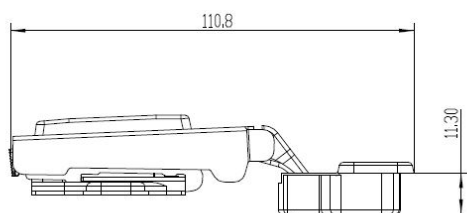

PRODUCT SHEET

Description:

Maxi Hinge "A", Clip-On, 100DG, NPL, $\varnothing 35$ mm, H=0, W/Plate F/ Wood Screws, Cup: cc:48mm, Full-Overlay, W/SISO Name Plate,, Can Be Used Together With 15.03.731-3

Item number:

15.03.735-0

Units	Box	Carton	HS Code	Barcode
Pcs.	1	100	8302100090	 5704866053204

SISO A/S

Mileparken 11
DK-2740 Skovlunde
Denmark
VAT: DK 24786013

Phone +45 45 830 900

www.siso.dk
siso@siso.dk

Danske Bank
Nytorv Branch
Copenhagen
SWIFT: DABADKKK

Account no.
4180 3112 112936
IBAN Account
DK7230003112112936