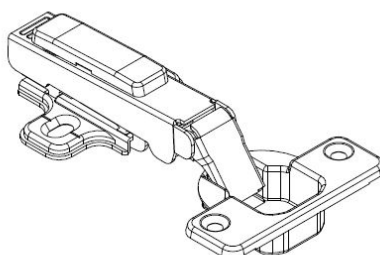

PRODUCT SHEET

Description:

Maxi Hinge "A", Clip-On, 100DG, NPL, $\varnothing 35$ mm, H=0, W/Plate F/ Wood Screws, Cup: cc:48mm, Full-Overlay, W/SISO Name Plate,, Can Be Used Together With 15.03.731-3

Item number:

15.03.735-0

Units	Box	Carton	HS Code	Barcode
Pcs.	1	100	8302100090	 5704866053204

SISO A/S

Mileparken 11
DK-2740 Skovlunde
Denmark
VAT: DK 24786013

Phone +45 45 830 900

www.siso.dk
siso@siso.dk

Danske Bank
Nytorv Branch
Copenhagen
SWIFT: DABADKKK

Account no.
4180 3112 112936
IBAN Account
DK7230003112112936