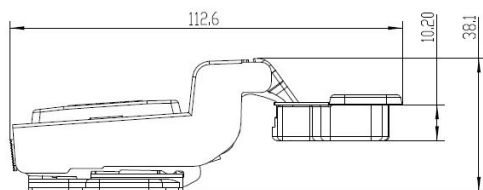

PRODUCT SHEET

Description:

Soft Closing Hinge "C", \varnothing 35mm,Clip-On,H=0,Plate F/Wood Screws Inset Doors, 100 Degree, Cup cc.:48mm,Mounting Plate F/Wood, Screws, H:0mm,W/SISO Name Plate,Hydraulic Plastic Pump

Item number:

15.03.733-5

Units	Box	Carton	HS Code	Barcode
Pcs.	1	100	8302100090	 5704866441810

SISO A/S

Mileparken 11
DK-2740 Skovlunde
Denmark
VAT: DK 24786013

Phone +45 45 830 900

www.siso.dk
siso@siso.dk