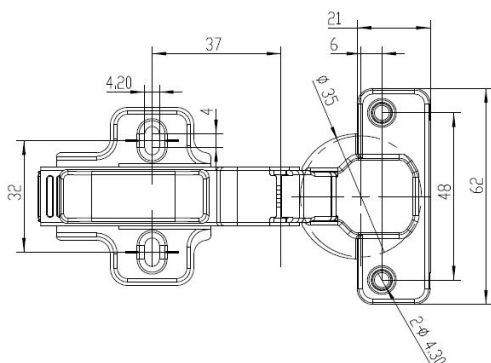

PRODUCT SHEET

Description:

Soft Closing Hinge "C", \varnothing 35mm,Clip-On,H=0,Plate F/Wood Screws Inset Doors, 100 Degree, Cup cc.:48mm,Mounting Plate F/Wood, Screws, H:0mm,W/SISO Name Plate,Hydraulic Plastic Pump

Item number:

15.03.733-5

Units	Box	Carton	HS Code	Barcode
Pcs.	1	100	8302100090	 5704866441810

SISO A/S

Mileparken 11
DK-2740 Skovlunde
Denmark
VAT: DK 24786013

Phone +45 45 830 900

www.siso.dk
siso@siso.dk