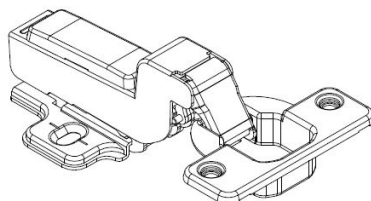

PRODUCT SHEET

Description:

Soft Closing Hinge "C", $\varnothing$ 35mm,Clip-On,H=0,Plate F/Wood Screws Inset Doors, 100 Degree, Cup cc.:48mm,Mounting Plate F/Wood, Screws, H:0mm,W/SISO Name Plate,Hydraulic Plastic Pump

Item number:

15.03.733-5

Units	Box	Carton	HS Code	Barcode
Pcs.	1	100	8302100090	 5704866441810

SISO A/S

Mileparken 11
DK-2740 Skovlunde
Denmark
VAT: DK 24786013

Phone +45 45 830 900

www.siso.dk
siso@siso.dk

Danske Bank
Nytorv Branch
Copenhagen
SWIFT: DABADKKK

Account no.
4180 3112 112936
IBAN Account
DK7230003112112936