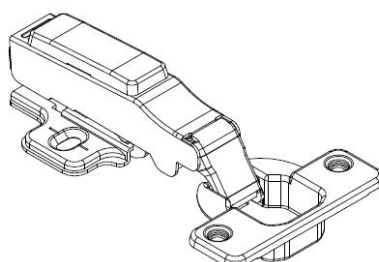

PRODUCT SHEET

Description:

Soft Closing Hinge "B", $\varnothing$ 35mm,Clip-On,H=0,Plate F/Euro Screws Half-Overlay, 100 Degree, Cup cc.:48mm,Mounting Plate F/Euro, Screws, H:0mm,W/SISO Name Plate,Hydraulic Plastic Pump

Item number:

15.03.732-6

Units	Box	Carton	HS Code	Barcode
Pcs.		100	8302100090	 5704866458108

SISO A/S

Mileparken 11
DK-2740 Skovlunde
Denmark
VAT: DK 24786013

Phone +45 45 830 900

www.siso.dk
siso@siso.dk

Danske Bank
Nytorv Branch
Copenhagen
SWIFT: DABADKKK

Account no.
4180 3112 112936
IBAN Account
DK7230003112112936