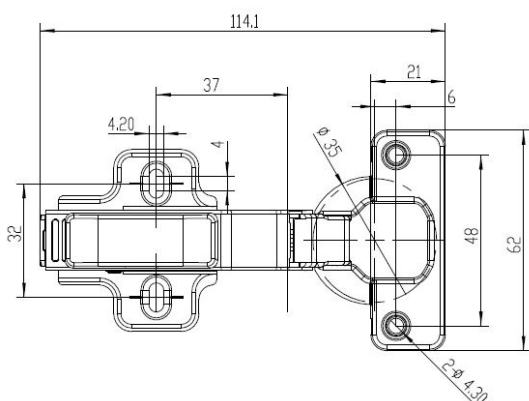

PRODUCT SHEET

Description:

Soft Closing Hinge "B", \varnothing 35mm,Clip-On,H=0,Plate F/Euro Screws Half-Overlay, 100 Degree, Cup cc.:48mm,Mounting Plate F/Euro, Screws, H:0mm,W/SISO Name Plate,Hydraulic Plastic Pump

Item number:

15.03.732-6

Units	Box	Carton	HS Code	Barcode
Pcs.		100	8302100090	 5704866458108

SISO A/S

Mileparken 11
DK-2740 Skovlunde
Denmark
VAT: DK 24786013

Phone +45 45 830 900

www.siso.dk
siso@siso.dk

Danske Bank
Nytorv Branch
Copenhagen
SWIFT: DABADKKK