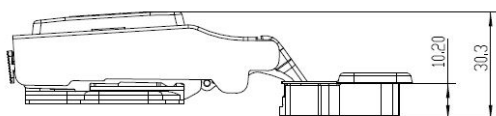

PRODUCT SHEET

Description:

Soft Closing Hinge "B", \varnothing 35mm,Clip-On,H=0,Plate F/Euro Screws Half-Overlay, 100 Degree, Cup cc.:48mm,Mounting Plate F/Euro, Screws, H:0mm,W/SISO Name Plate,Hydraulic Plastic Pump

Item number:

15.03.732-6

Units	Box	Carton	HS Code	Barcode
Pcs.		100	8302100090	 5704866458108

SISO A/S

Mileparken 11
DK-2740 Skovlunde
Denmark
VAT: DK 24786013

Phone +45 45 830 900

www.siso.dk
siso@siso.dk

Danske Bank
Nytorv Branch
Copenhagen
SWIFT: DABADKKK