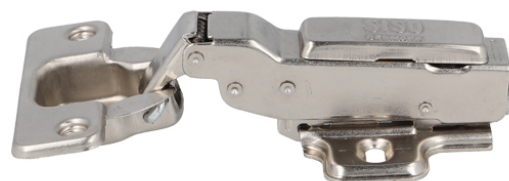

PRODUCT SHEET

Description:

Soft Closing Hinge "B", \varnothing 35mm,Clip-On,H=0,Plate F/Euro Screws Half-Overlay, 100 Degree, Cup cc.:48mm,Mounting Plate F/Euro, Screws, H:0mm,W/SISO Name Plate,Hydraulic Plastic Pump

Item number:

15.03.732-6

Units	Box	Carton	HS Code	Barcode
Pcs.		100	8302100090	 5704866458108

SISO A/S

Mileparken 11
DK-2740 Skovlunde
Denmark
VAT: DK 24786013

Phone +45 45 830 900

www.siso.dk
siso@siso.dk

Danske Bank
Nytorv Branch
Copenhagen
SWIFT: DABADKKK