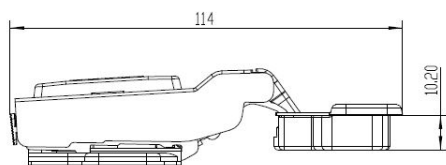

PRODUCT SHEET

Description:

Soft Closing Hinge "B", $\varnothing$ 35mm,Clip-On,H=0,Plate F/Wood Screws Half-Overlay, 100 Degree, Cup cc.:48mm,Mounting Plate F/Wood, Screws, H:0mm,W/SISO Name Plate,Hydraulic Plastic Pump

Item number:

15.03.732-5

Units	Box	Carton	HS Code	Barcode
Pcs.	1	100	8302100090	 5704866441803

SISO A/S

Mileparken 11
DK-2740 Skovlunde
Denmark
VAT: DK 24786013

Phone +45 45 830 900

www.siso.dk
siso@siso.dk

Danske Bank
Nytorv Branch
Copenhagen
SWIFT: DABADKKK

Account no.
4180 3112 112936
IBAN Account
DK7230003112112936