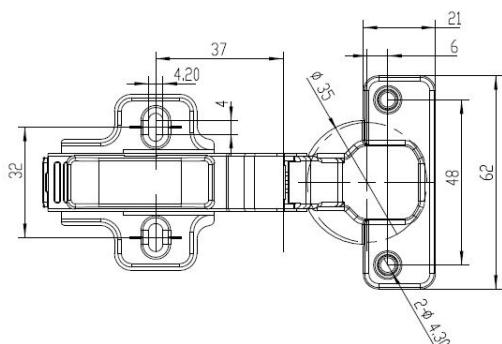

PRODUCT SHEET

Description:

Soft Closing Hinge "B", \varnothing 35mm,Clip-On,H=0,Plate F/Wood Screws Half-Overlay, 100 Degree, Cup cc.:48mm,Mounting Plate F/Wood, Screws, H:0mm,W/SISO Name Plate,Hydraulic Plastic Pump

Item number:

15.03.732-5

Units	Box	Carton	HS Code	Barcode
Pcs.	1	100	8302100090	 5704866441803

SISO A/S

Mileparken 11
DK-2740 Skovlunde
Denmark
VAT: DK 24786013

Phone +45 45 830 900

www.siso.dk
siso@siso.dk