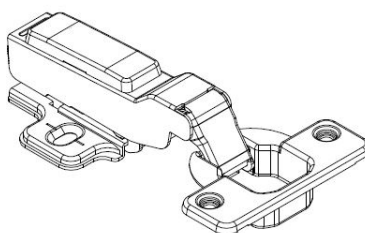

PRODUCT SHEET

Description:

Soft Closing Hinge "B", $\varnothing$ 35mm,Clip-On,H=0,Plate F/Wood Screws Half-Overlay, 100 Degree, Cup cc.:48mm,Mounting Plate F/Wood, Screws, H:0mm,W/SISO Name Plate,Hydraulic Plastic Pump

Item number:

15.03.732-5

Units	Box	Carton	HS Code	Barcode
Pcs.	1	100	8302100090	 5704866441803

SISO A/S

Mileparken 11
DK-2740 Skovlunde
Denmark
VAT: DK 24786013

Phone +45 45 830 900

www.siso.dk
siso@siso.dk

Danske Bank
Nytorv Branch
Copenhagen
SWIFT: DABADKKK

Account no.
4180 3112 112936
IBAN Account
DK7230003112112936