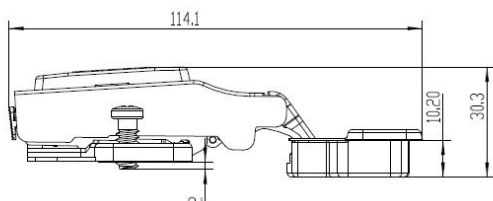

PRODUCT SHEET

Description:

Soft Closing Hinge "A", $\varnothing$ 35mm,Clip-On,H=0,Plate W/Euro Screws W/Pre-Mounted Euro Screws 6.3x14mm, Full-Overlay, 100DG, Cup, CC:48mm, Mounting Plate H:0mm. Easy Adjustment, W/SISO Name, Plate, Hydraulic Plastic Pump

Item number:

15.03.731-4

Units	Box	Carton	HS Code	Barcode
Pcs.		100	8302100090	 5704866458092

SISO A/S

Mileparken 11
DK-2740 Skovlunde
Denmark
VAT: DK 24786013

Phone +45 45 830 900

www.siso.dk
siso@siso.dk

Danske Bank
Nytorv Branch
Copenhagen
SWIFT: DABADKKK

Account no.
4180 3112 112936
IBAN Account
DK7230003112112936