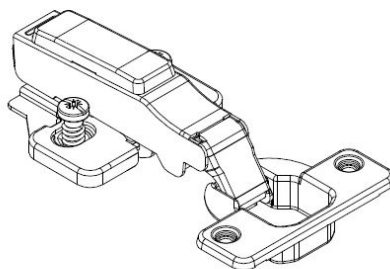

PRODUCT SHEET

Description:

Soft Closing Hinge "A", $\varnothing$ 35mm,Clip-On,H=0,Plate W/Euro Screws W/Pre-Mounted Euro Screws 6.3x14mm, Full-Overlay, 100DG, Cup, CC:48mm, Mounting Plate H:0mm. Easy Adjustment, W/SISO Name, Plate, Hydraulic Plastic Pump

Item number:

15.03.731-4

Units	Box	Carton	HS Code	Barcode
Pcs.		100	8302100090	 5704866458092

SISO A/S

Mileparken 11
DK-2740 Skovlunde
Denmark
VAT: DK 24786013

Phone +45 45 830 900

www.siso.dk
siso@siso.dk

Danske Bank
Nytorv Branch
Copenhagen
SWIFT: DABADKKK

Account no.
4180 3112 112936
IBAN Account
DK7230003112112936