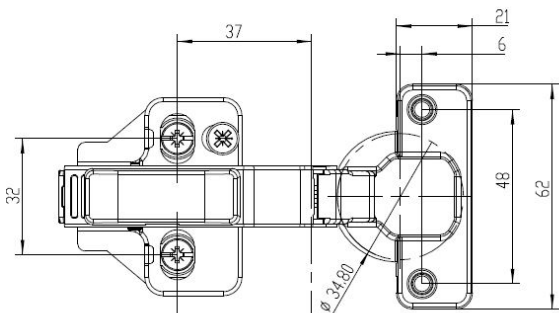

PRODUCT SHEET

Description:

Soft Closing Hinge "A", \varnothing 35mm,Clip-On,H=0,Plate W/Euro Screws W/Pre-Mounted Euro Screws 6.3x14mm, Full-Overlay, 100DG, Cup, CC:48mm, Mounting Plate H:0mm. Easy Adjustment, W/SISO Name, Plate, Hydraulic Plastic Pump

Item number:

15.03.731-4

Units	Box	Carton	HS Code	Barcode
Pcs.		100	8302100090	 5704866458092

SISO A/S

Mileparken 11
DK-2740 Skovlunde
Denmark
VAT: DK 24786013

Phone +45 45 830 900

www.siso.dk
siso@siso.dk

Danske Bank
Nytorv Branch
Copenhagen
SWIFT: DABADKKK