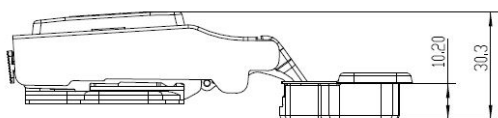

PRODUCT SHEET

Description:

Soft Closing Hinge "A", \varnothing 35mm,Clip-On,H=0,Plate F/Wood Screws Full-Overlay, 100 Degree, Cup cc.:48mm,Mounting Plate F/Wood, Screws, H:0mm,W/SISO Name Pl, Hydraylic Plastic Pump

Item number:

15.03.731-3

Units	Box	Carton	HS Code	Barcode
Pcs.	1	100	8302100090	
				5704866437431

SISO A/S

Mileparken 11
DK-2740 Skovlunde
Denmark
VAT: DK 24786013

Phone +45 45 830 900

www.siso.dk
siso@siso.dk