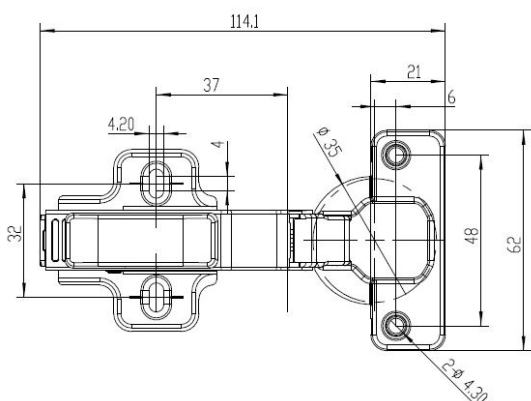

PRODUCT SHEET

Description:

Soft Closing Hinge "A", \varnothing 35mm,Clip-On,H=0,Plate F/Wood Screws Full-Overlay, 100 Degree, Cup cc.:48mm,Mounting Plate F/Wood, Screws, H:0mm,W/SISO Name Pl, Hydraylic Plastic Pump

Item number:

15.03.731-3

Units	Box	Carton	HS Code	Barcode
Pcs.	1	100	8302100090	
				5704866437431

SISO A/S

Mileparken 11
DK-2740 Skovlunde
Denmark
VAT: DK 24786013

Phone +45 45 830 900

www.siso.dk
siso@siso.dk