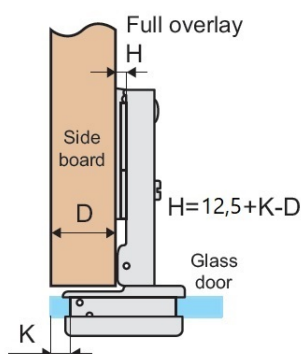

## Description:

Glass Door Hinge "Mini" NPL/BLK, Full-Overlay, W/Plate F/Chip-board Screws, 95DG, 4-6mm Glass, ø26mm Drilling, Mounting, Plate H=1,5, Slide-On, Front Cover To be ordered Separately

## Item number:

15.01.701-0

Units	Box	Carton	HS Code	Barcode
Pcs.	100	200	8302100090	
				5704866510011

Application case  
of glass hinge Ø26 mm  
*H* - height of mounting plate  
*D* - panel thickness  
*K* - drilling distance from  
the edge of glass door  
to the edge of the hole