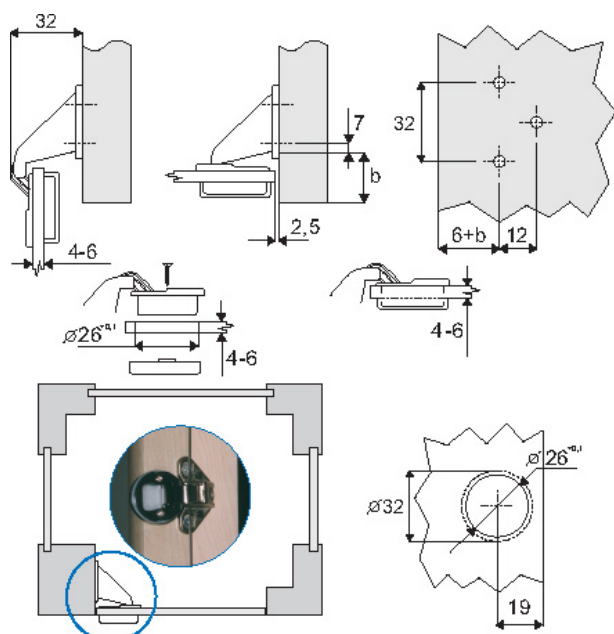

PRODUCT SHEET

Description:

Glass Door Hinge "Smart" $\varnothing 26$ mm, Zamak NPL, 90 Degree, Excl. Cover Cap

Item number:

15.01.000-0

Units	Box	Carton	HS Code	Barcode
Pcs.	1	250	8302100090	
				5704866052351