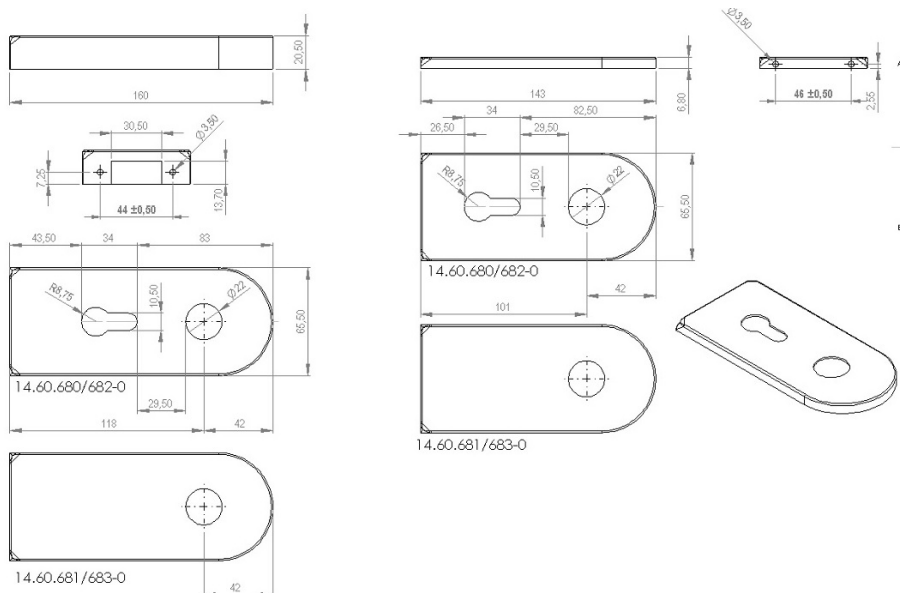

PRODUCT SHEET

Description:

Cover Plates Alu Look, F/"Clark", W/Handle & Cylinder Hole

Item number:

14.60.682-0

| Units | Box | Carton | HS Code | Barcode |
|-------|-----|--------|------------|--|
| Set | 1 | 50 | 8301600090 |  |
| | | | | 5704866458764 |