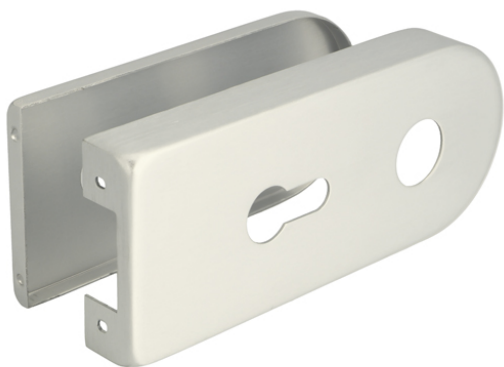

PRODUCT SHEET

Description:

Cover Plates Alu Look, F/"Clark", W/Handle & Cylinder Hole

Item number:

14.60.682-0

| Units | Box | Carton | HS Code | Barcode |
|-------|-----|--------|------------|--|
| Set | 1 | 50 | 8301600090 |  |
| | | | | 5704866458764 |