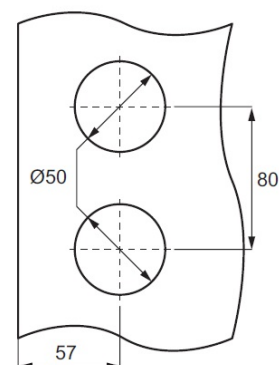

PRODUCT SHEET

Description:

Glass Door Lock "Robin", Right, Alu-Look, W/Handle Hole Only, 8-12mm Glass

Item number:

14.60.653-0

Units	Box	Carton	HS Code	Barcode
Pcs.	1	10	8302415000	
				5704866467773

SISO A/S