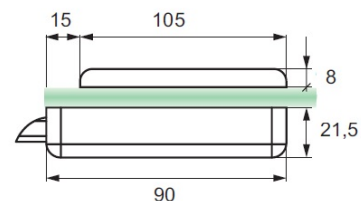

PRODUCT SHEET

Description:

Glass Door Lock "Robin", Right, Alu-Look, W/Handle Hole Only, 8-12mm Glass

Item number:

14.60.653-0

Units	Box	Carton	HS Code	Barcode
Pcs.	1	10	8302415000	
				5704866467773

SISO A/S