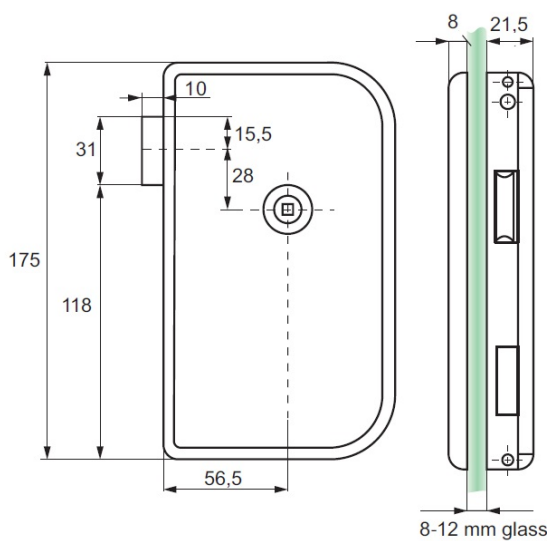

PRODUCT SHEET

Description:

Glass Door Lock "Robin", Right, Alu-Look, W/Handle Hole Only, 8-12mm Glass

Item number:

14.60.653-0

Units	Box	Carton	HS Code	Barcode
Pcs.	1	10	8302415000	
				5704866467773

SISO A/S