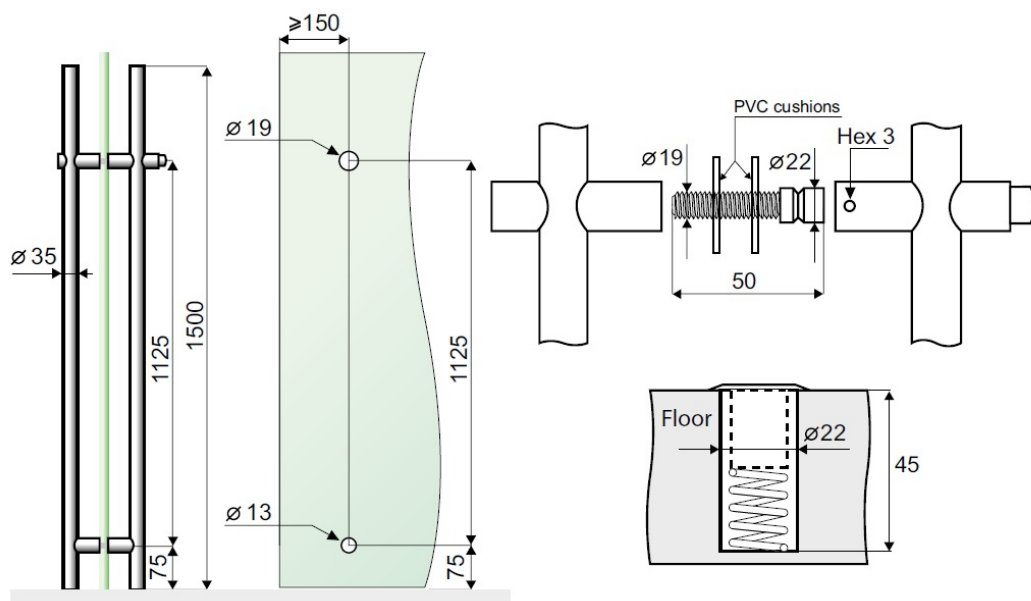

PRODUCT SHEET

Description:

Door Bar Handle Lock $\varnothing 35 \times 1500 \text{mm}$ W/ KA 01 Cylinder On Both Sides, SS304 Brushed, W/Dust Free Floor Socket, F/8-12mm, W/5, Metal Keys, cc:1125mm, Cylinder Hole $\varnothing 19 \text{mm}$, & Bottom Hole, $\varnothing 13 \text{mm}$. Latch Size: 40mm.

Item number:

14.60.615-9

| Units | Box | Carton | HS Code | Barcode |
|-------|-----|--------|------------|--|
| Set | 1 | 5 | 8301401100 |  |
| | | | | 5704866478342 |

SISO A/S

Mileparken 11
DK-2740 Skovlunde
Denmark
VAT: DK 24786013