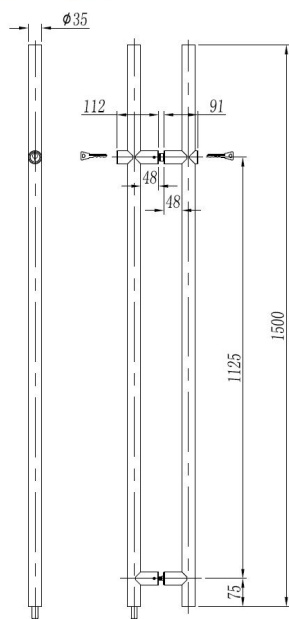

## Description:

Door Bar Handle Lock  $\varnothing 35 \times 1500$ mm W/Cylinder On Both Sides, SS304 Brushed, W/Dust Free Floor Socket, F/8-12mm, W/5, Metal Keys W/SISO, 5000 KD, cc:1125mm, Cylinder Hole  $\varnothing 19$ mm, & Bottom Hole  $\varnothing 13$ mm. Latch Size: 40mm.

## Item number:

14.60.615-0

Units	Box	Carton	HS Code	Barcode
Set	1	6	8301401100	 5704866052337