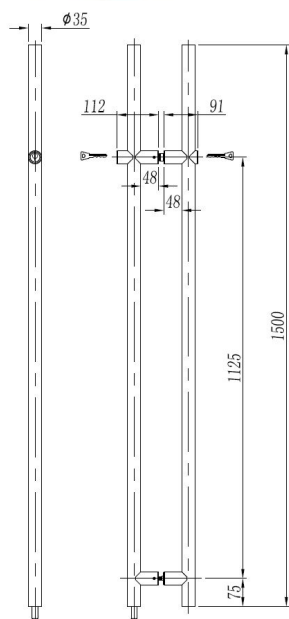

PRODUCT SHEET

Description:

Door Bar Handle Lock $\varnothing 35 \times 1500 \text{mm}$, W/ Knob On One Side, SS304 Brushed, Incl. Dust Free Floor Socket, F/8-12mm Glass,, cc:1125mm, Cylinder Hole $\varnothing 19$ & Bottom Hole $\varnothing 13 \text{mm}$., Latch Size: 40mm

Item number:

14.60.610-0

Units	Box	Carton	HS Code	Barcode
Set	1	5	8301401100	
				5704866052320

SISO A/S

Mileparken 11
DK-2740 Skovlunde
Denmark
VAT: DK 24786013

Phone +45 45 830 900

www.siso.dk
siso@siso.dk