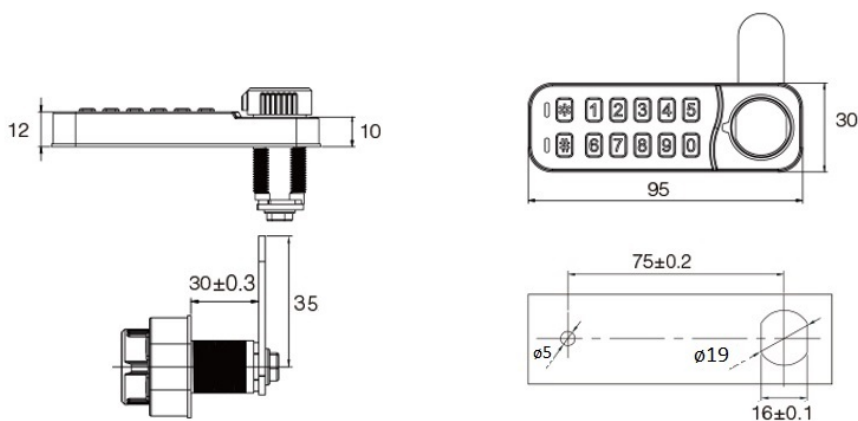

PRODUCT SHEET

Description:

Elec. Combi. Cam Lock, "VIC", $\varnothing 19 \times 30 \text{mm}$, Horizontal, LH, Black All Zamak, Public/Private, W/Master Key System #07, 3 Level, Management, W/Auto-timer Function, IP65 Rating, Powered by, CR2450 Button Battery, 30.000 Cycles, CE, REACH and Rohs, Certified

Item number:

14.60.435-0

Units	Box	Carton	HS Code	Barcode
Pcs.	1	50	8301300000	
				5704866509299

Horizontal

SISO A/S

Mileparken 11
DK-2740 Skovlunde
Denmark
VAT: DK 24786013

Phone +45 45 830 900

www.siso.dk
siso@siso.dk