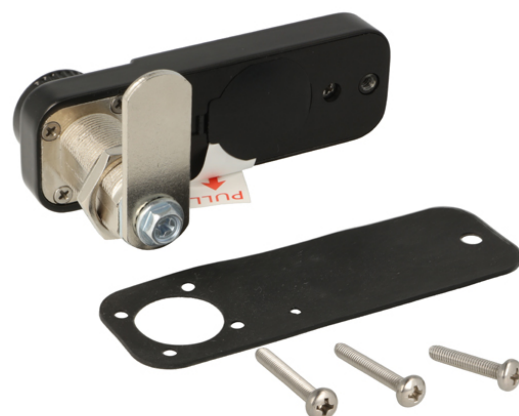

PRODUCT SHEET

Description:

Elec. Combi. Cam Lock, "VIC", $\varnothing 19 \times 30 \text{mm}$, Horizontal, LH, Black All Zamak, Public/Private, W/Master Key System #07, 3 Level, Management, W/Auto-timer Function, IP65 Rating, Powered by, CR2450 Button Battery, 30.000 Cycles, CE, REACH and Rohs, Certified

Item number:

14.60.435-0

Units	Box	Carton	HS Code	Barcode
Pcs.	1	50	8301300000	
				5704866509299

Horizontal

SISO A/S

Mileparken 11
DK-2740 Skovlunde
Denmark
VAT: DK 24786013

Phone +45 45 830 900

www.siso.dk
siso@siso.dk

Danske Bank
Nytorv Branch
Copenhagen
SWIFT: DABADKKK

Account no.
4180 3112 112936
IBAN Account
DK7230003112112936