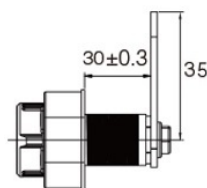

PRODUCT SHEET

Description:

Elec. Combi. Cam Lock, "VIC", $\varnothing 19 \times 30 \text{mm}$, Horizontal, RH, White All Zamak, Public/Private, W/Master Key System #07, 3 Level, Management, W/Auto-timer Function, IP65 Rating, Powered by, CR2450 Button Battery, 30.000 Cycles, CE, REACH and Rohs, Certified

Item number:

14.60.431-0

Units	Box	Carton	HS Code	Barcode
Pcs.	1	49	8301300000	 5704866509282

Horizontal

SISO A/S

Mileparken 11
DK-2740 Skovlunde
Denmark
VAT: DK 24786013

Phone +45 45 830 900

www.siso.dk
siso@siso.dk