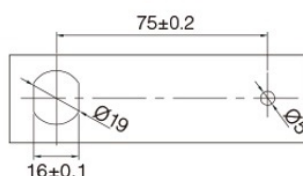

PRODUCT SHEET

Description:

Elec. Combi. Cam Lock, "VIC", $\varnothing 19 \times 30$ mm, Horizontal, RH, Black All Zamak, Public/Private, W/Master Key System #07, 3 Level, Management, W/Auto-timer Function, IP65 Rating, Powered by, CR2450 Button Battery, 30.000 Cycles, CE, REACH and Rohs, Certified

Item number:

14.60.430-0

Units	Box	Carton	HS Code	Barcode
Pcs.	1	50	8301300000	 5704866509275

Horizontal

SISO A/S

Mileparken 11
DK-2740 Skovlunde
Denmark
VAT: DK 24786013

Phone +45 45 830 900

www.siso.dk
siso@siso.dk