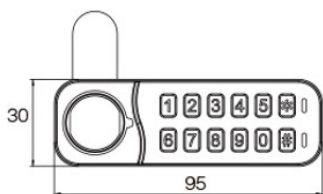

PRODUCT SHEET

Description:

Elec. Combi. Cam Lock, "VIC", $\varnothing 19 \times 30$ mm, Horizontal, RH, Black All Zamak, Public/Private, W/Master Key System #07, 3 Level, Management, W/Auto-timer Function, IP65 Rating, Powered by, CR2450 Button Battery, 30.000 Cycles, CE, REACH and Rohs, Certified

Item number:

14.60.430-0

Units	Box	Carton	HS Code	Barcode
Pcs.	1	50	8301300000	 5704866509275

Horizontal

SISO A/S

Mileparken 11
DK-2740 Skovlunde
Denmark
VAT: DK 24786013

Phone +45 45 830 900

www.siso.dk
siso@siso.dk