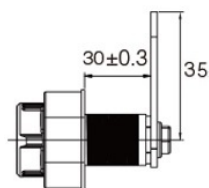

PRODUCT SHEET

Description:

Elec. Combi. Cam Lock, "VIC", $\varnothing 19 \times 30$ mm, Horizontal, RH, Black All Zamak, Public/Private, W/Master Key System #07, 3 Level, Management, W/Auto-timer Function, IP65 Rating, Powered by, CR2450 Button Battery, 30.000 Cycles, CE, REACH and Rohs, Certified

Item number:

14.60.430-0

Units	Box	Carton	HS Code	Barcode
Pcs.	1	50	8301300000	 5704866509275

Horizontal

SISO A/S

Mileparken 11
DK-2740 Skovlunde
Denmark
VAT: DK 24786013

Phone +45 45 830 900

www.siso.dk
siso@siso.dk