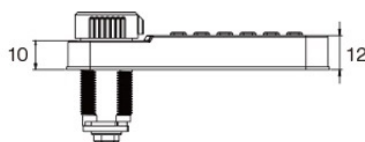

PRODUCT SHEET

Description:

Elec. Combi. Cam Lock, "VIC", $\varnothing 19 \times 30$ mm, Horizontal, RH, Black All Zamak, Public/Private, W/Master Key System #07, 3 Level, Management, W/Auto-timer Function, IP65 Rating, Powered by, CR2450 Button Battery, 30.000 Cycles, CE, REACH and Rohs, Certified

Item number:

14.60.430-0

Units	Box	Carton	HS Code	Barcode
Pcs.	1	50	8301300000	 5704866509275

Horizontal

SISO A/S

Mileparken 11
DK-2740 Skovlunde
Denmark
VAT: DK 24786013

Phone +45 45 830 900

www.siso.dk
siso@siso.dk