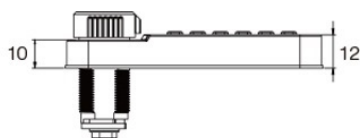

PRODUCT SHEET

Description:

Elec. Combi. Cam Lock, "VIC", $\varnothing 19 \times 20 \text{mm}$, Horizontal, RH, White All Zamak, Public/Private, W/Master Key System #07, 3 Level, Management, W/Auto-timer Function, IP65 Rating, Powered by, CR2450 Button Battery, 30.000 Cycles, CE, REACH and Rohs, Certified

Item number:

14.60.421-0

Units	Box	Carton	HS Code	Barcode
Pcs.		50	8301300000	 5704866509244

Horizontal

SISO A/S

Mileparken 11
DK-2740 Skovlunde
Denmark
VAT: DK 24786013

Phone +45 45 830 900

www.siso.dk
siso@siso.dk