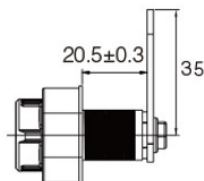

PRODUCT SHEET

Description:

Elec. Combi. Cam Lock, "VIC", $\varnothing 19 \times 20 \text{mm}$, Horizontal, RH, White All Zamak, Public/Private, W/Master Key System #07, 3 Level, Management, W/Auto-timer Function, IP65 Rating, Powered by, CR2450 Button Battery, 30.000 Cycles, CE, REACH and Rohs, Certified

Item number:

14.60.421-0

Units	Box	Carton	HS Code	Barcode
Pcs.		50	8301300000	 5704866509244

Horizontal

SISO A/S

Mileparken 11
DK-2740 Skovlunde
Denmark
VAT: DK 24786013

Phone +45 45 830 900

www.siso.dk
siso@siso.dk