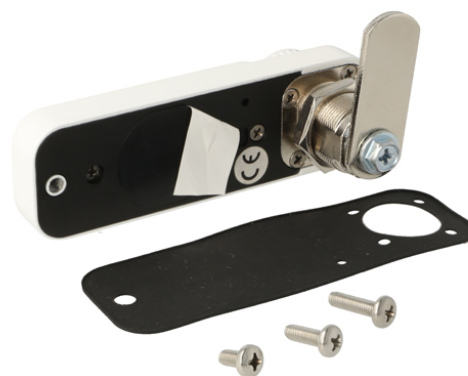

PRODUCT SHEET

Description:

Elec. Combi. Cam Lock, "VIC", $\varnothing 19 \times 20 \text{mm}$, Horizontal, RH, White All Zamak, Public/Private, W/Master Key System #07, 3 Level, Management, W/Auto-timer Function, IP65 Rating, Powered by, CR2450 Button Battery, 30.000 Cycles, CE, REACH and Rohs, Certified

Item number:

14.60.421-0

Units	Box	Carton	HS Code	Barcode
Pcs.		50	8301300000	 5704866509244

Horizontal

SISO A/S

Mileparken 11
DK-2740 Skovlunde
Denmark
VAT: DK 24786013

Phone +45 45 830 900

www.siso.dk
siso@siso.dk

Danske Bank
Nytorv Branch
Copenhagen
SWIFT: DABADKKK

Account no.
4180 3112 112936
IBAN Account
DK7230003112112936