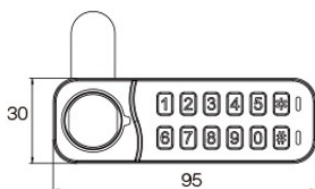

PRODUCT SHEET

Description:

Elec. Combi. Cam Lock, "VIC", $\varnothing 19 \times 20 \text{mm}$, Horizontal, RH, White All Zamak, Public/Private, W/Master Key System #07, 3 Level, Management, W/Auto-timer Function, IP65 Rating, Powered by, CR2450 Button Battery, 30.000 Cycles, CE, REACH and Rohs, Certified

Item number:

14.60.421-0

Units	Box	Carton	HS Code	Barcode
Pcs.		50	8301300000	 5704866509244

Horizontal

SISO A/S

Mileparken 11
DK-2740 Skovlunde
Denmark
VAT: DK 24786013

Phone +45 45 830 900

www.siso.dk
siso@siso.dk