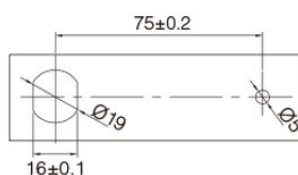

PRODUCT SHEET

Description:

Elec. Combi. Cam Lock, "VIC", $\varnothing 19 \times 20 \text{mm}$, Horizontal, RH, White All Zamak, Public/Private, W/Master Key System #07, 3 Level, Management, W/Auto-timer Function, IP65 Rating, Powered by, CR2450 Button Battery, 30.000 Cycles, CE, REACH and Rohs, Certified

Item number:

14.60.421-0

Units	Box	Carton	HS Code	Barcode
Pcs.		50	8301300000	 5704866509244

Horizontal

SISO A/S

Mileparken 11
DK-2740 Skovlunde
Denmark
VAT: DK 24786013

Phone +45 45 830 900

www.siso.dk
siso@siso.dk