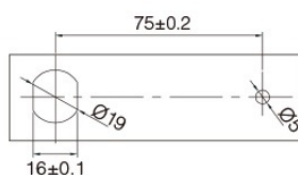

PRODUCT SHEET

Description:

Elec. Combi. Cam Lock, "VIC", $\varnothing 19 \times 20 \text{mm}$, Horizontal, RH, Black All Zamak, Public/Private, W/Master Key System #07, 3 Level, Management, W/Auto-timer Function, IP65 Rating, Powered by, CR2450 Button Battery, 30.000 Cycles, CE, REACH and Rohs, Certified

Item number:

14.60.420-0

Units	Box	Carton	HS Code	Barcode
Pcs.	1	25	8301300000	 5704866509237

Horizontal

SISO A/S

Mileparken 11
DK-2740 Skovlunde
Denmark
VAT: DK 24786013

Phone +45 45 830 900

www.siso.dk
siso@siso.dk