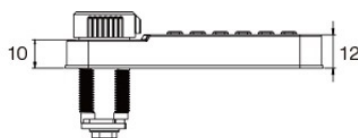

PRODUCT SHEET

Description:

Elec. Combi. Cam Lock, "VIC", $\varnothing 19 \times 20 \text{mm}$, Horizontal, RH, Black All Zamak, Public/Private, W/Master Key System #07, 3 Level, Management, W/Auto-timer Function, IP65 Rating, Powered by, CR2450 Button Battery, 30.000 Cycles, CE, REACH and Rohs, Certified

Item number:

14.60.420-0

Units	Box	Carton	HS Code	Barcode
Pcs.	1	25	8301300000	 5704866509237

Horizontal

SISO A/S

Mileparken 11
DK-2740 Skovlunde
Denmark
VAT: DK 24786013

Phone +45 45 830 900

www.siso.dk
siso@siso.dk