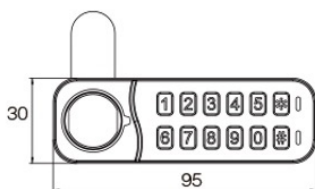

PRODUCT SHEET

Description:

Elec. Combi. Cam Lock, "VIC", $\varnothing 19 \times 20 \text{mm}$, Horizontal, RH, Black All Zamak, Public/Private, W/Master Key System #07, 3 Level, Management, W/Auto-timer Function, IP65 Rating, Powered by, CR2450 Button Battery, 30.000 Cycles, CE, REACH and Rohs, Certified

Item number:

14.60.420-0

Units	Box	Carton	HS Code	Barcode
Pcs.	1	25	8301300000	 5704866509237

Horizontal

SISO A/S

Mileparken 11
DK-2740 Skovlunde
Denmark
VAT: DK 24786013

Phone +45 45 830 900

www.siso.dk
siso@siso.dk