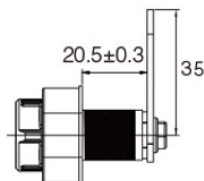

PRODUCT SHEET

Description:

Elec. Combi. Cam Lock, "VIC", $\varnothing 19 \times 20 \text{mm}$, Horizontal, RH, Black All Zamak, Public/Private, W/Master Key System #07, 3 Level, Management, W/Auto-timer Function, IP65 Rating, Powered by, CR2450 Button Battery, 30.000 Cycles, CE, REACH and Rohs, Certified

Item number:

14.60.420-0

Units	Box	Carton	HS Code	Barcode
Pcs.	1	25	8301300000	 5704866509237

Horizontal

SISO A/S

Mileparken 11
DK-2740 Skovlunde
Denmark
VAT: DK 24786013

Phone +45 45 830 900

www.siso.dk
siso@siso.dk