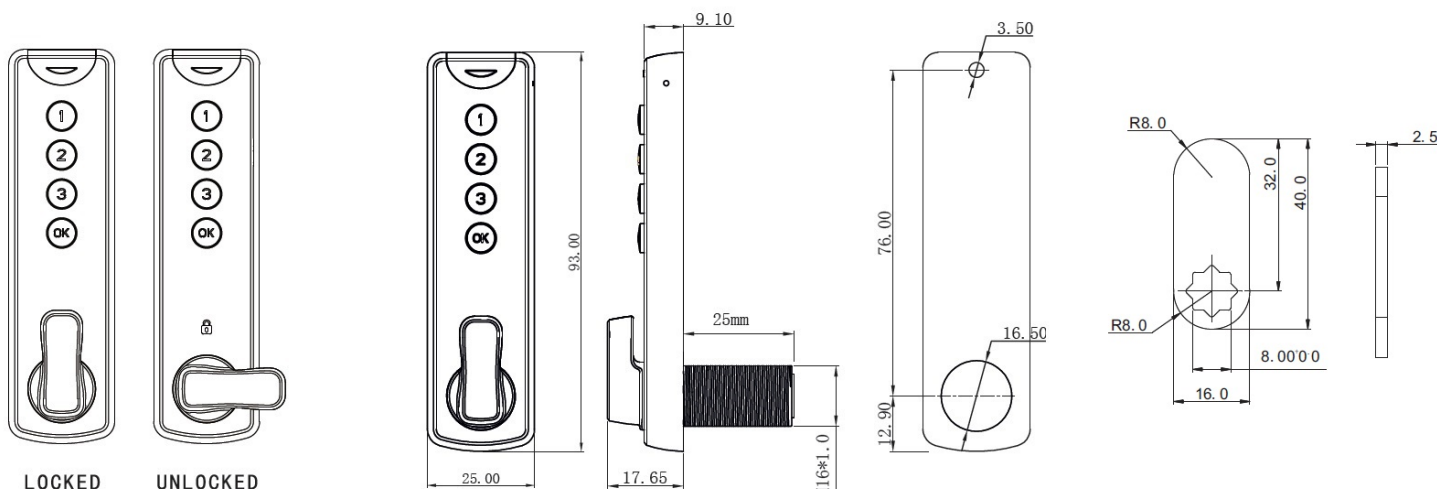

PRODUCT SHEET

Description:

Elec. Combination Cam Lock, "Dave", Private, Gun Metal Grey, 93x25x9,1mm, CE: 32mm(Battery CR1220 Not Included)-Included:; 1Pcs. Striking Plate, 3 Pcs. Cam Plate, 1Pcs. Needle, 2Pcs., Washers, 2Pcs Nuts, 7Pcs Screws, 1Pcs Tube ø6x50mm., Download User Guide From www.siso.dk

Item number:

14.60.399-8

Units	Box	Carton	HS Code	Barcode
Pcs.	10	50	8301300000	 5704866515764

SISO A/S

Mileparken 11
DK-2740 Skovlunde
Denmark
VAT: DK 24786013

Phone +45 45 830 900

www.siso.dk
siso@siso.dk