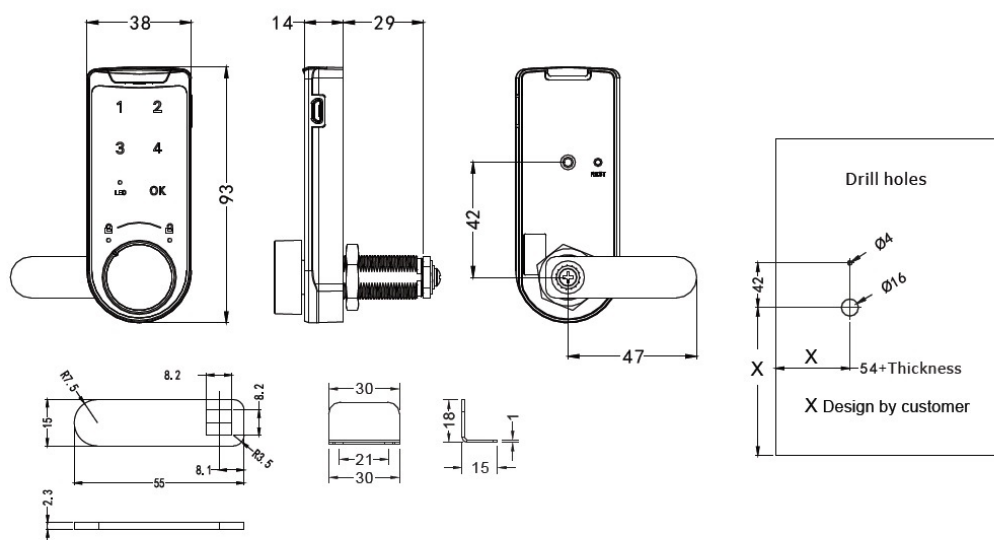

PRODUCT SHEET

Description:

Elec. Combination Cam Lock, "Marc", Private, Silver/Black Body, Incl. Striking Plate & Straight Cam Plate CE: 47mm, (Battery CR2032 Not Included) - Download Userguide, From www.siso.dk

Item number:

14.60.391-0

Units	Box	Carton	HS Code	Barcode
Pcs.	1	50	8301300000	
				5704866479615

SISO A/S

Mileparken 11
DK-2740 Skovlunde
Denmark
VAT: DK 24786013

Phone +45 45 830 900

www.siso.dk
siso@siso.dk