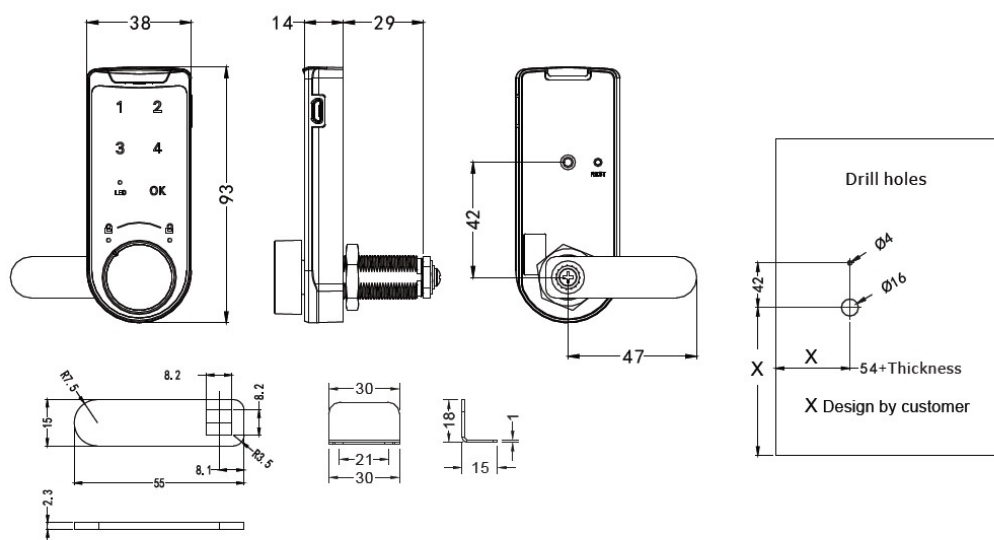

PRODUCT SHEET

Description:

Elec. Combination Cam Lock, "Marc M1", Public, Silver/Black Body, Incl. Striking Plate & Straight Cam
 Pl, CE: 47mm, (Battery CR2032 Not Included) - Download User Guide, From www.siso.dk - Master
 Code can ONLY be changed in LOCKED, Position, Type Default Master Code: 11223344
 +OK+OK+OK+New, Master Code x x x x x x x x (8 digits) + OK

Item number:

14.60.390-9

| Units | Box | Carton | HS Code | Barcode |
|-------|-----|--------|------------|--|
| Pcs. | 1 | 50 | 8301300000 |  |
| | | | | 5704866499897 |

SISO A/S

Mileparken 11
 DK-2740 Skovlunde
 Denmark
 VAT: DK 24786013