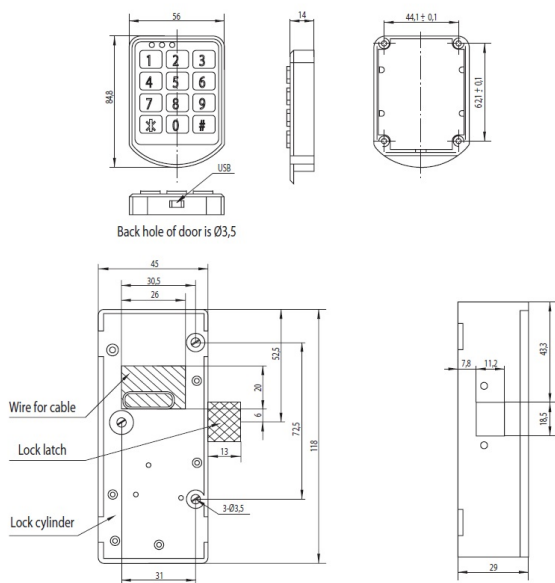

PRODUCT SHEET

Description:

Elec. Combi. "Public" & "Private" Slam Lock DC6V W/External Battery Box. (To be ordered separately under item, 14.60.325-0). With temporary user code but can be re-coded, to permanent code if needed

Item number:

14.60.322-0

Units	Box	Carton	HS Code	Barcode
Pcs.	2	60	8301300000	 5704866107150

SISO A/S

Mileparken 11
DK-2740 Skovlunde
Denmark
VAT: 24786013

Phone +45 45 830 900

www.siso.dk
siso@siso.dk

Danske Bank
Nytorv Branch
Copenhagen
SWIFT: DABADKKK