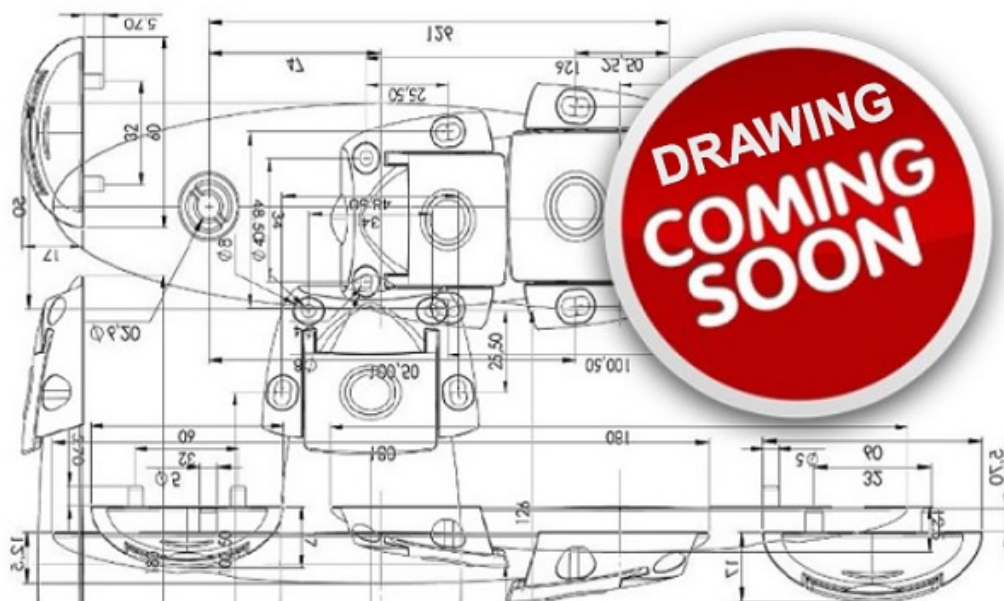

PRODUCT SHEET

Description:

Glass Assembly Kit F/Lock 14.60.299-0, W/Adhesive Tape, Tape. 1 Kit consists of: :1 Panel F/Lock & 1 Black Foil, 4, Black Fixing Screws M4x25mm

Item number:

14.60.316-0

Units	Box	Carton	HS Code	Barcode
Pcs.	1	30	8301600090	 5704866052191