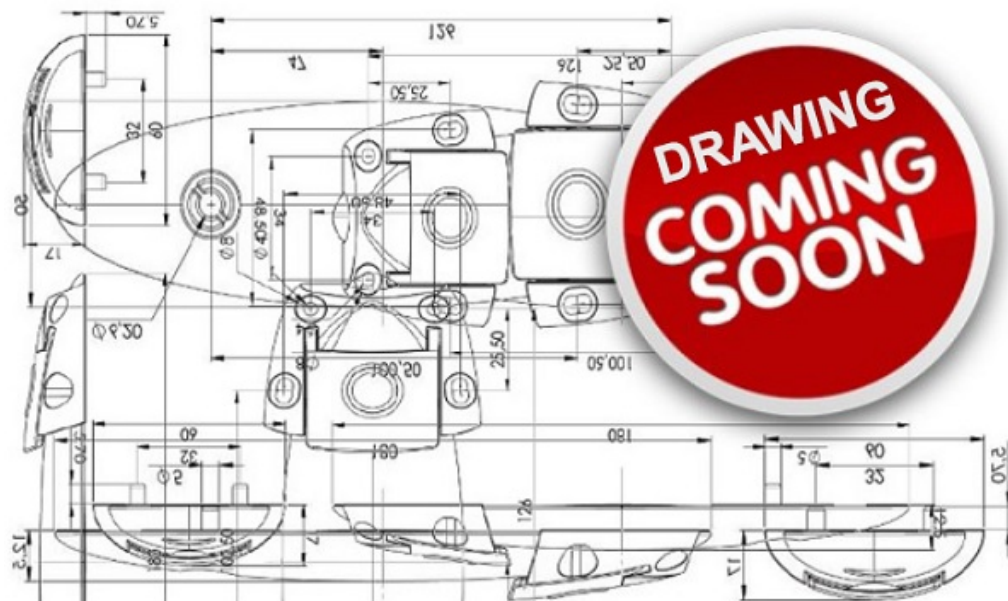

PRODUCT SHEET

Description:

Extension Cable(New) W/Extra Junction F/Extra Lock-1,5 Mtr

Item number:

14.60.297-0

Units	Box	Carton	HS Code	Barcode
Pcs.	1	35	8301600090	 5704866455435

SISO A/S
Mileparken 11
DK-2740 Skovlunde
Denmark
VAT: DK 24786013