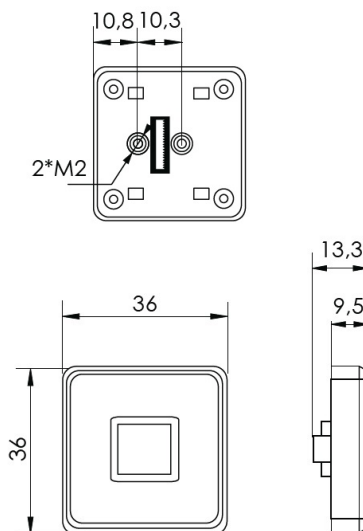

PRODUCT SHEET

Description:

Mifare1 Lock W/Fingerprint "Mini", 61x61x22mm, Black ABS, No Accessories, No Striker, No Batteries, 1xCR123A Lithium, Office to Be Used, Can be Programed to Public, Private or, Office Mode, W/Non Locking & Low Battery Alarm

Item number:

14.60.290-5

Units	Box	Carton	HS Code	Barcode
Pcs.	1	20	8301300000	
				5704866513777

Lock Panel installation

SISO A/S

Mileparken 11
DK-2740 Skovlunde
Denmark
VAT: 24786013

Phone +45 45 830 900

www.siso.dk
siso@siso.dk