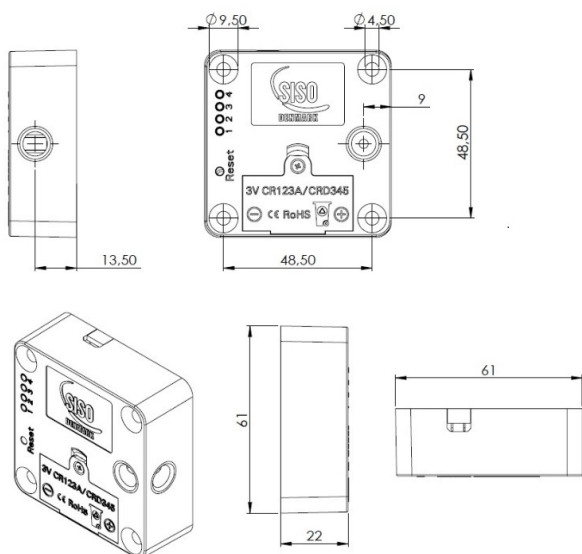

PRODUCT SHEET

Description:

Mifare1 Lock W/Fingerprint "Mini", 61x61x22mm, Black ABS, No Accessories, No Striker, No Batteries, 1xCR123A Lithium, Office to Be Used, Can be Programed to Public, Private or, Office Mode, W/Non Locking & Low Battery Alarm

Item number:

14.60.290-5

Units	Box	Carton	HS Code	Barcode
Pcs.	1	20	8301300000	
				5704866513777

Lock Panel installation

SISO A/S

Mileparken 11
DK-2740 Skovlunde
Denmark
VAT: 24786013

Phone +45 45 830 900

www.siso.dk
siso@siso.dk