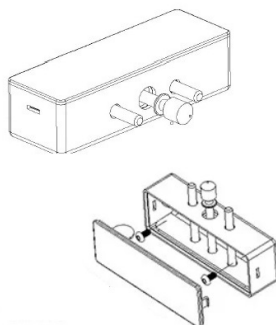

PRODUCT SHEET

Description:

Striker, PTO, F/Mifare1 Lock, F/Cabinet Doors, 80x27x21,5mm, Steel/Black ABS

Item number:

14.60.285-0

Units	Box	Carton	HS Code	Barcode
Pcs.	1	200	8301600090	
				5704866495288

SISO A/S