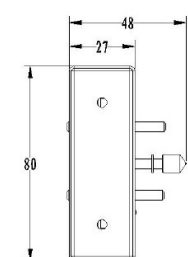

PRODUCT SHEET

Description:

Striker, PTO, F/Mifare1 Lock, F/Cabinet Doors, 80x27x21,5mm, Steel/Black ABS

Item number:

14.60.285-0

Units	Box	Carton	HS Code	Barcode
Pcs.	1	200	8301600090	
				5704866495288

SISO A/S