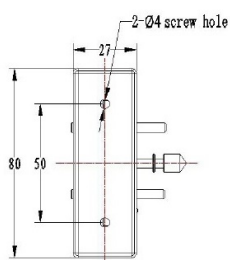

PRODUCT SHEET

Description:

Striker, PTO, F/Mifare1 Lock, F/Cabinet Doors, 80x27x21,5mm, Steel/Black ABS

Item number:

14.60.285-0

Units	Box	Carton	HS Code	Barcode
Pcs.	1	200	8301600090	
				5704866495288

SISO A/S