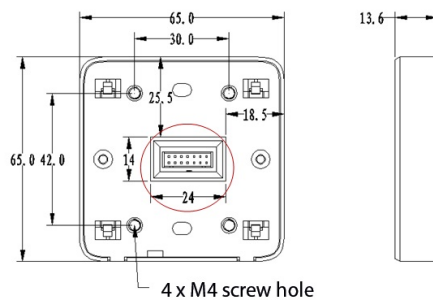

PRODUCT SHEET

Description:

Mifare1 Lock W/Card Reader & Code Panel, 80x80x27mm, Black ABS, No Accessories, No Striker, No Batteries, 4xAAA to Be Used,, Can be Programed to Public, Private or Office Mode, W/Non, Locking & Low Battery Alarm

Item number:

14.60.283-0

Units	Box	Carton	HS Code	Barcode
Pcs.	1	20	8301300000	
				5704866499514

Lock body installation

Lock Panel installation

SISO A/S

Mileparken 11
DK-2740 Skovlunde
Denmark
VAT: DK 24786013