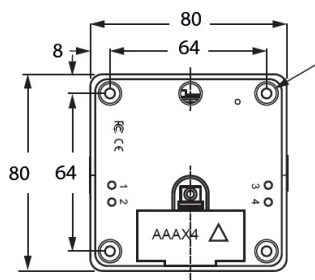

PRODUCT SHEET

Description:

Mifare1 Lock W/Card Reader & Code Panel, 80x80x27mm, Black ABS, No Accessories, No Striker, No Batteries, 4xAAA to Be Used,, Can be Programed to Public, Private or Office Mode, W/Non, Locking & Low Battery Alarm

Item number:

14.60.283-0

Units	Box	Carton	HS Code	Barcode
Pcs.	1	20	8301300000	
				5704866499514

Lock body installation

Lock Panel installation

SISO A/S

Mileparken 11
DK-2740 Skovlunde
Denmark
VAT: DK 24786013