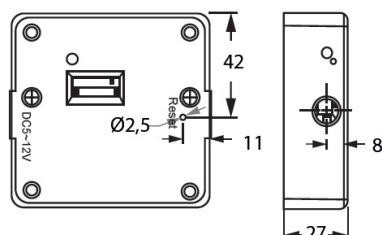

PRODUCT SHEET

Description:

Mifare1 Lock W/Card Reader & Code Panel, 80x80x27mm, Black ABS, No Accessories, No Striker, No Batteries, 4xAAA to Be Used,, Can be Programed to Public, Private or Office Mode, W/Non, Locking & Low Battery Alarm

Item number:

14.60.283-0

Units	Box	Carton	HS Code	Barcode
Pcs.	1	20	8301300000	
				5704866499514

Lock body installation

Lock Panel installation

SISO A/S

Mileparken 11
DK-2740 Skovlunde
Denmark
VAT: DK 24786013