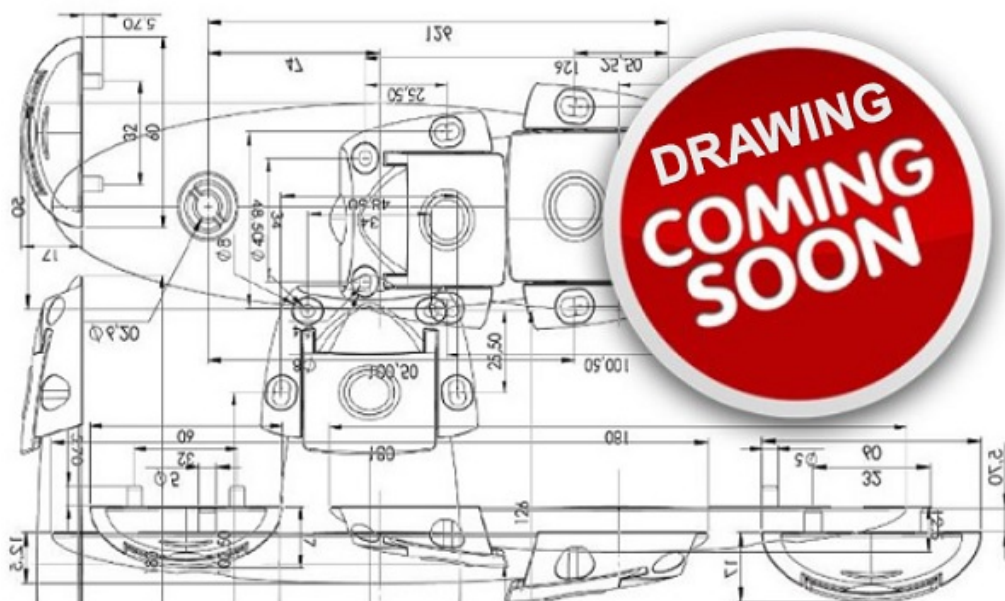

PRODUCT SHEET

Description:

External Power Supply,F/Mifare1 "Mini" Lock,W/1,5 Mtr. Cable Can give Power to 5-8 Locks

Item number:

14.60.274-0

| Units | Box | Carton | HS Code | Barcode |
|-------|-----|--------|------------|---|
| Pcs. | 1 | 12 | 8301600090 |  5704866505895 |