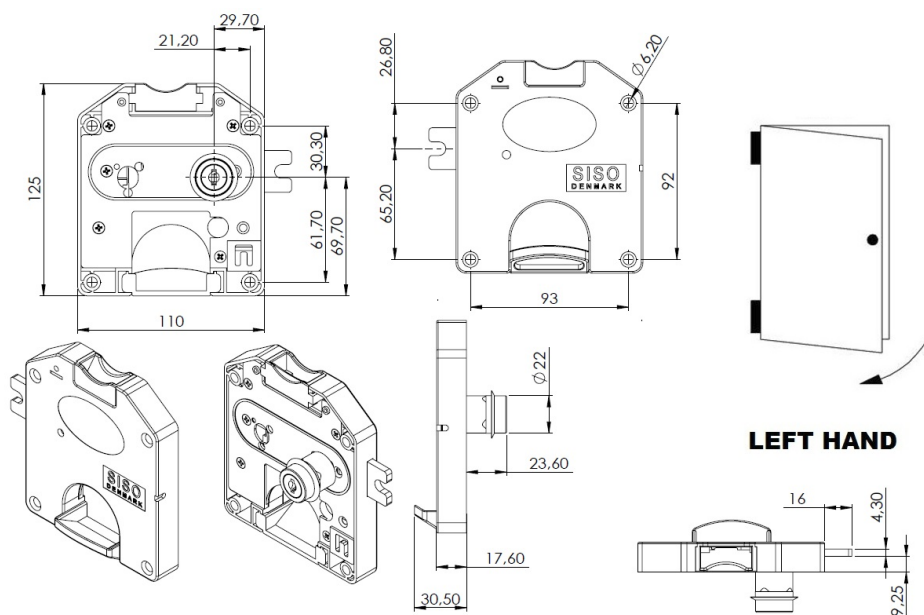

PRODUCT SHEET

Description:

Coin Lock F/10 DKK,W/MIC System #01,CPL,LH, Snake SISO Metal Keys, Black Plastic Body, Coin Entrance & Exit All Blue, Plastic, W/SISO Logo on Lock Body, w/Chrome Plated Rosette

Item number:

14.60.271-1

Units	Box	Carton	HS Code	Barcode
Pcs.	6	48	8301300000	
				5704866052023

SISO A/S

Mileparken 11
DK-2740 Skovlunde
Denmark
VAT: DK 24786013

Phone +45 45 830 900

www.siso.dk
siso@siso.dk