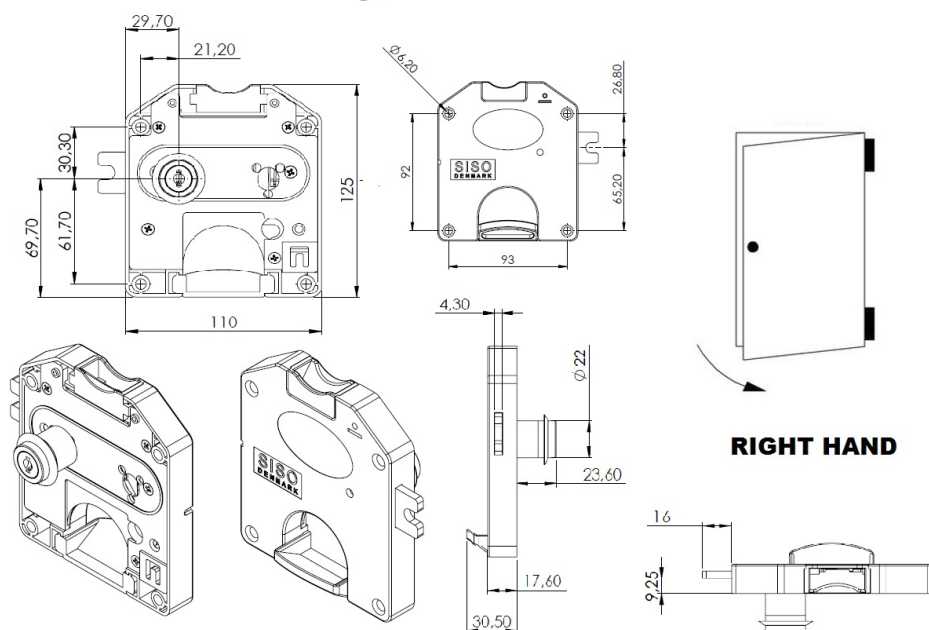

## Description:

Coin Lock F/10 DKK,W/MIC System #01,CPL,RH, Snake SISO Metal Keys, Black Plastic Body, Coin Entrance & Exit All Blue, Plastic, W/SISO Logo on Lock Body, w/Chrome Plated Rosette

## Item number:

14.60.270-1

Units	Box	Carton	HS Code	Barcode
Pcs.	6	48	8301300000	
				5704866051996