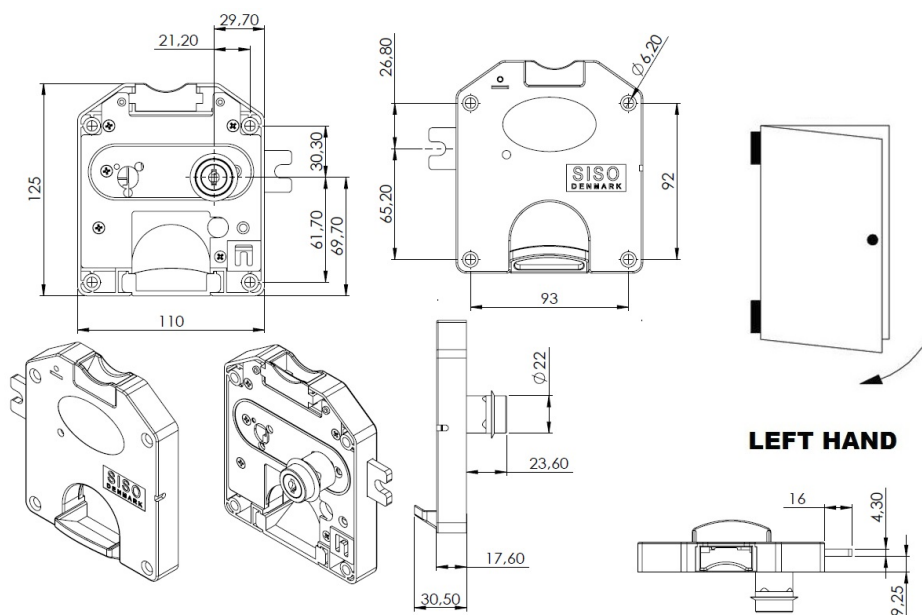

PRODUCT SHEET

Description:

Coin Lock F/2 Euro,W/MIC System #01,CPL, LH,Snake SISO Metal Keys, Black Plastic Body, Coin Entrance & Exit All Blue, Plastic, W/SISO Logo on Lock Body, w/Chrome Plated Rosette,, Included 1 Master Key + MIC Key Pr. Inner Box

Item number:

14.60.253-0

Units	Box	Carton	HS Code	Barcode
Pcs.	6	48	8301300000	
				5704866051897

SISO A/S

Mileparken 11
DK-2740 Skovlunde
Denmark
VAT: DK 24786013

Phone +45 45 830 900

www.siso.dk
siso@siso.dk