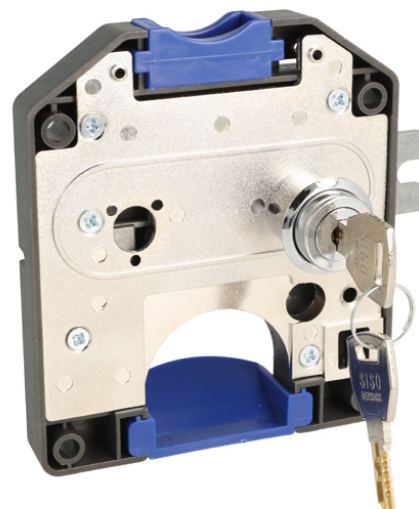

PRODUCT SHEET

Description:

Coin Lock F/2 Euro,W/MIC System #01,CPL, LH,Snake SISO Metal Keys, Black Plastic Body, Coin Entrance & Exit All Blue, Plastic, W/SISO Logo on Lock Body, w/Chrome Plated Rosette,, Included 1 Master Key + MIC Key Pr. Inner Box

Item number:

14.60.253-0

Units	Box	Carton	HS Code	Barcode
Pcs.	6	48	8301300000	
				5704866051897

SISO A/S

Mileparken 11
DK-2740 Skovlunde
Denmark
VAT: DK 24786013

Phone +45 45 830 900

www.siso.dk
siso@siso.dk