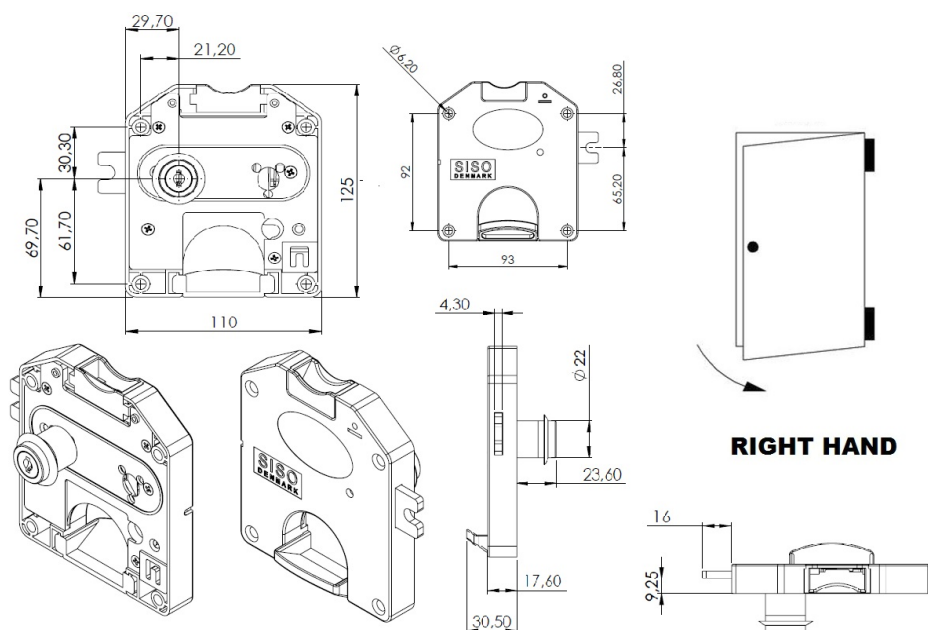

PRODUCT SHEET

Description:

Coin Lock F/2 Euro,W/MIC System #01,CPL, RH,Snake SISO Metal Keys, Black Plastic Body, Coin Entrance & Exit All Blue, Plastic, W/SISO Logo on Lock Body, w/Chrome Plated Rosette,, Included 1 Master Key + MIC Key Pr. Inner Box

Item number:

14.60.252-0

Units	Box	Carton	HS Code	Barcode
Pcs.	6	48	8301300000	
				5704866051880

RIGHT HAND

SISO A/S

Mileparken 11
DK-2740 Skovlunde
Denmark
VAT: DK 24786013

Phone +45 45 830 900

www.siso.dk
siso@siso.dk