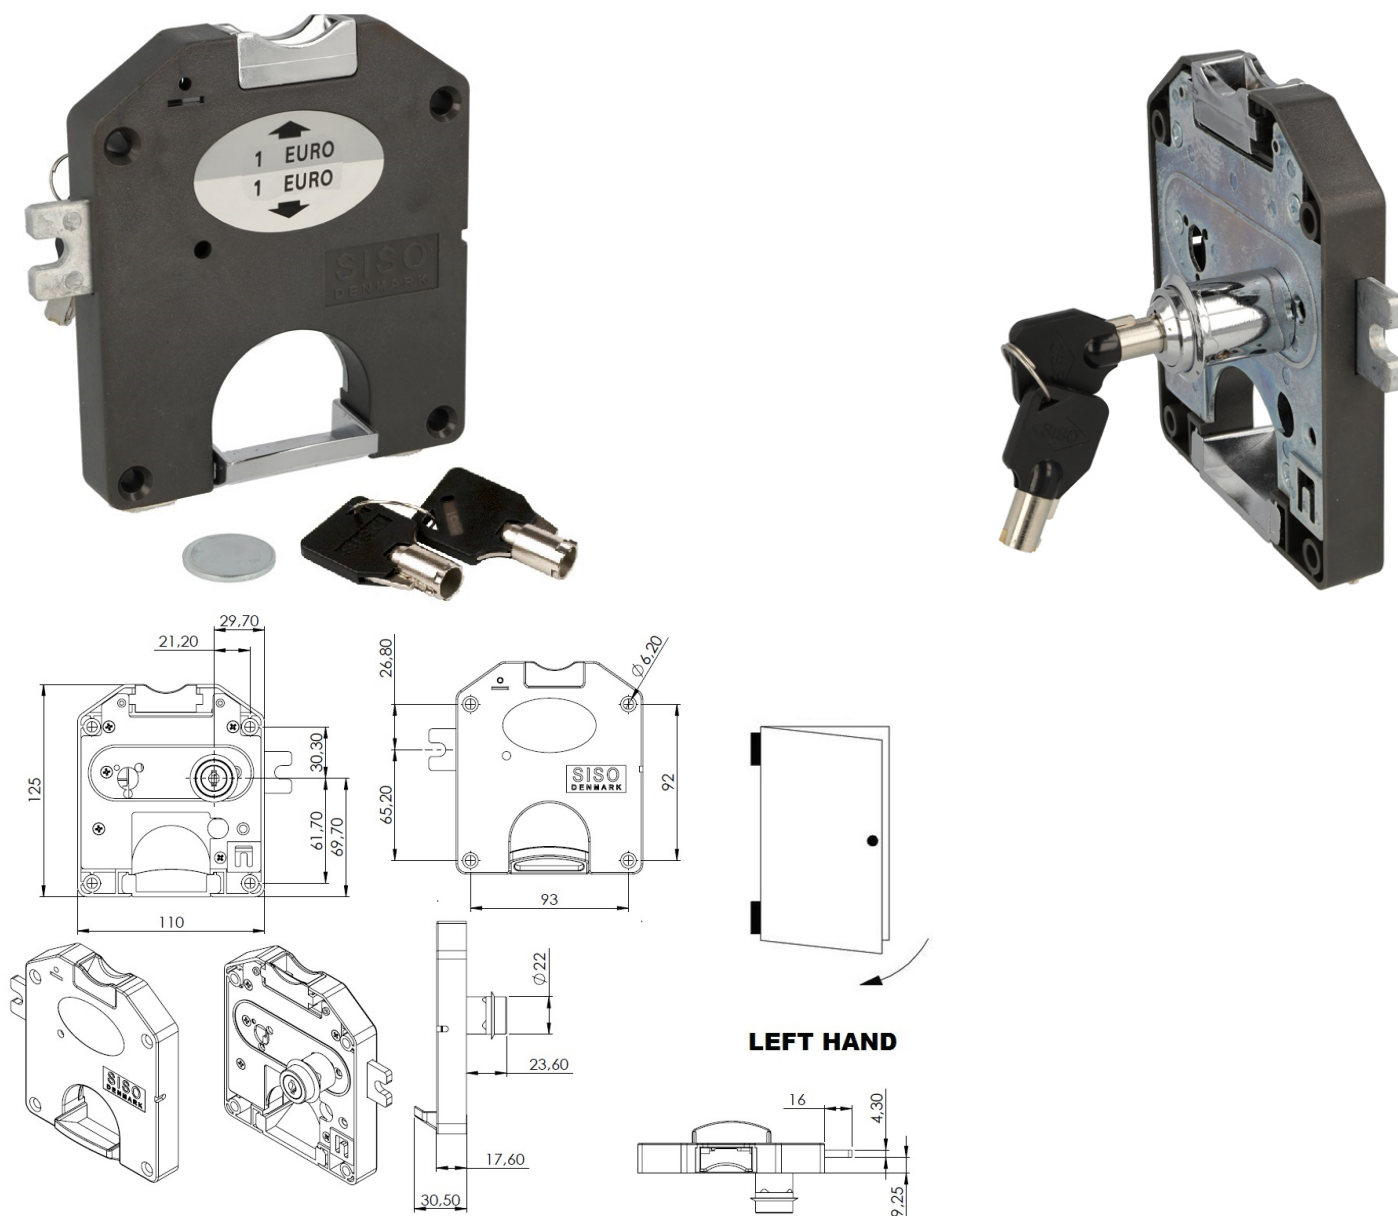

PRODUCT SHEET

Description:

Coin Lock F/1 Euro, W/IC, CPL, LH, Tubular CK SISO, Black Black Plastic Body, Coin Entrance & Exit Chrome Pl. Plastic, w/SISO Logo, w/Rosette, w/Interchangeable System ONLY

Item number:

14.60.250-9

Units	Box	Carton	HS Code	Barcode
Pcs.	6	48	8301300000	
				5704866051842

SISO A/S

Mileparken 11
DK-2740 Skovlunde
Denmark
VAT: DK 24786013

Phone +45 45 830 900

www.siso.dk
siso@siso.dk

Danske Bank
Nytorv Branch
Copenhagen
SWIFT: DABADKKK

Account no.
4180 3112 112936
IBAN Account
DK7230003112112936