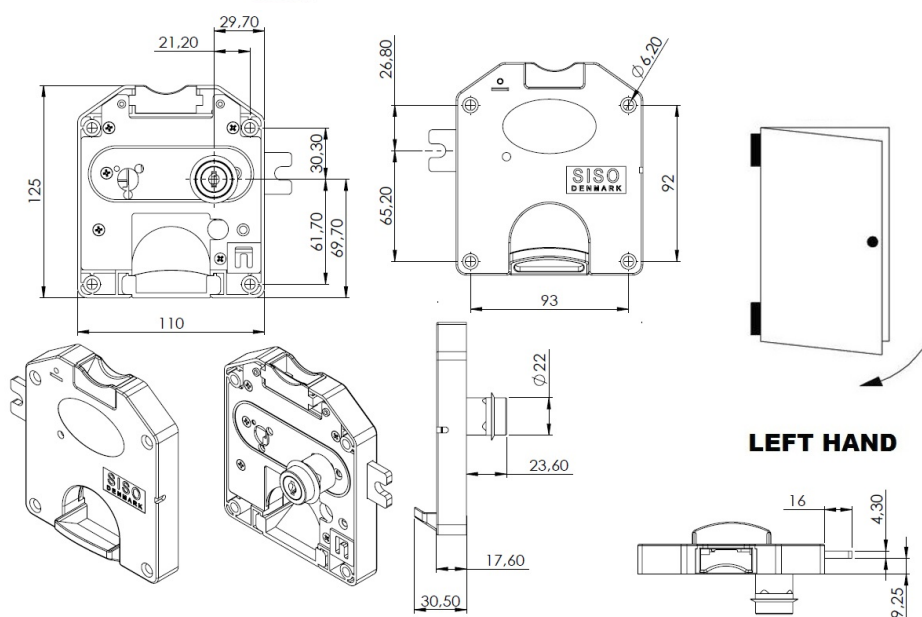

PRODUCT SHEET

Description:

Coin Lock F/1 Euro,W/MIC System #01,CPL, LH,Snake SISO Metal Keys, Black Plastic Body, Coin Entrance & Exit All Blue, Plastic, W/SISO Logo on Lock Body, w/Chrome Plated Rosette,, Included 1 Master Key + MIC Key Pr. Inner Box

Item number:

14.60.250-0

Units	Box	Carton	HS Code	Barcode
Pcs.	6	48	8301300000	
				5704866051835

SISO A/S

Mileparken 11
DK-2740 Skovlunde
Denmark
VAT: DK 24786013

Phone +45 45 830 900

www.siso.dk
siso@siso.dk