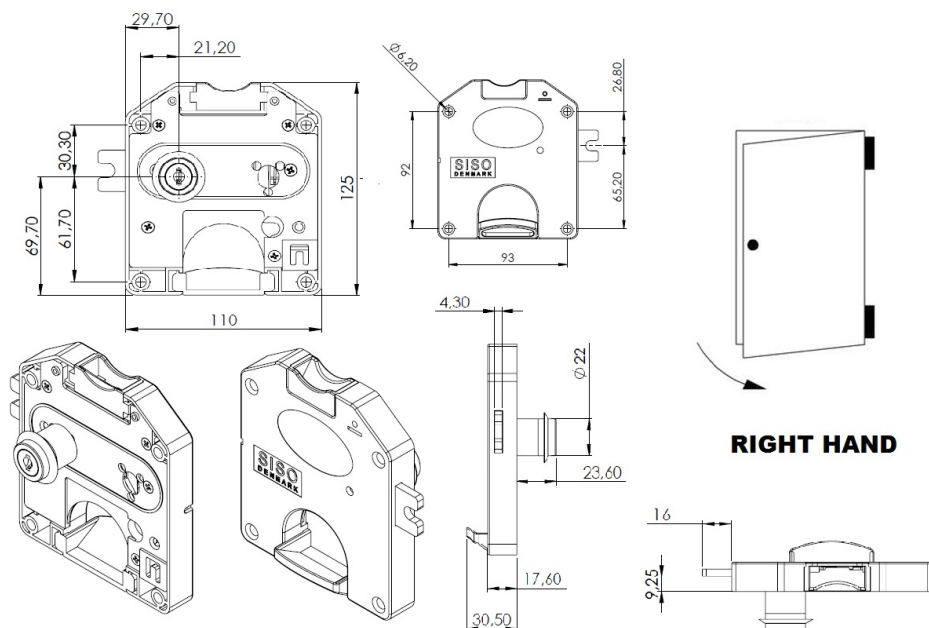

PRODUCT SHEET

Description:

Coin Lock F/1 Euro,W/MIC System #01,CPL, RH,Snake SISO Metal Keys, Black Plastic Body, Coin Entrance & Exit All Blue, Plastic, W/SISO Logo on Lock Body, w/Chrome Plated Rosette,, Included 1 Master Key + MIC Key Pr. Inner Box

Item number:

14.60.249-1

| Units | Box | Carton | HS Code | Barcode |
|-------|-----|--------|------------|--|
| Pcs. | 6 | 48 | 8301300000 |  |
| | | | | 5704866051811 |

SISO A/S

Mileparken 11
DK-2740 Skovlunde
Denmark
VAT: DK 24786013