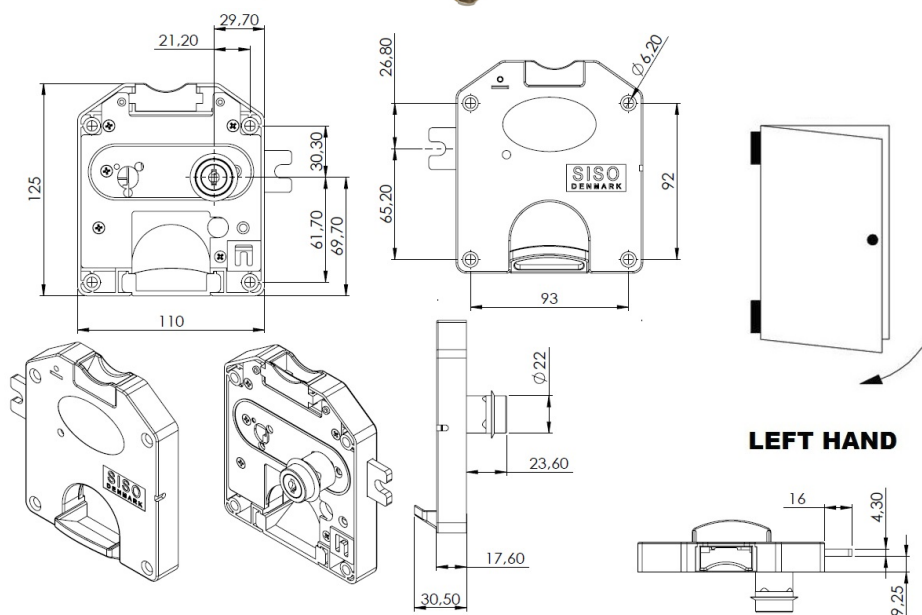

## Description:

Coin Lock F/2 Zloty, W/IC, CPL, LH, Tubular CK SISO Black, Plastic Body, Coin Entrance & Exit Chrome Pl. Plastic, W/SISO Logo, w/Rosette, w/Interchangeable System ONLY

## Item number:

14.60.247-7

Units	Box	Carton	HS Code	Barcode
Pcs.	6	48	8301300000	
				5704866051767