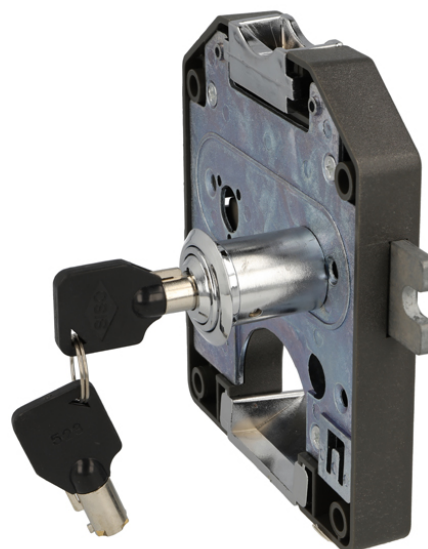

PRODUCT SHEET

Description:

Coin Lock F/2 Zloty, W/IC, CPL, LH, Tubular CK SISO Black, Plastic Body, Coin Entrance & Exit Chrome Pl. Plastic, W/SISO Logo, w/Rosette, w/Interchangeable System ONLY

Item number:

14.60.247-7

Units	Box	Carton	HS Code	Barcode
Pcs.	6	48	8301300000	
				5704866051767

SISO A/S

Mileparken 11
DK-2740 Skovlunde
Denmark
VAT: DK 24786013

Phone +45 45 830 900

www.siso.dk
siso@siso.dk

Danske Bank
Nytorv Branch
Copenhagen
SWIFT: DABADKKK

Account no.
4180 3112 112936
IBAN Account
DK7230003112112936