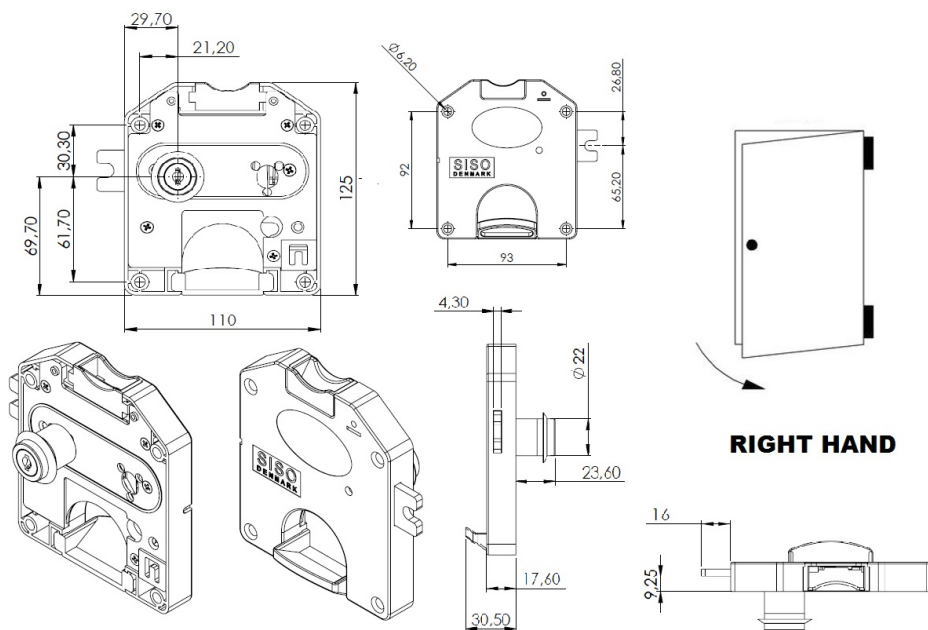

PRODUCT SHEET

Description:

Coin Lock F/2 Zloty,W/MIC System #01,CPL,RH,Snake SISO Metal Keys, Black Plastic Body, Coin Entrance & Exit All Blue, Plastic, W/SISO Logo on Lock Body, w/Chrome Plated Rosette

Item number:

14.60.247-1

Units	Box	Carton	HS Code	Barcode
Pcs.	6	48	8301300000	
				5704866051743

SISO A/S

Mileparken 11
DK-2740 Skovlunde
Denmark
VAT: DK 24786013

Phone +45 45 830 900

www.siso.dk
siso@siso.dk