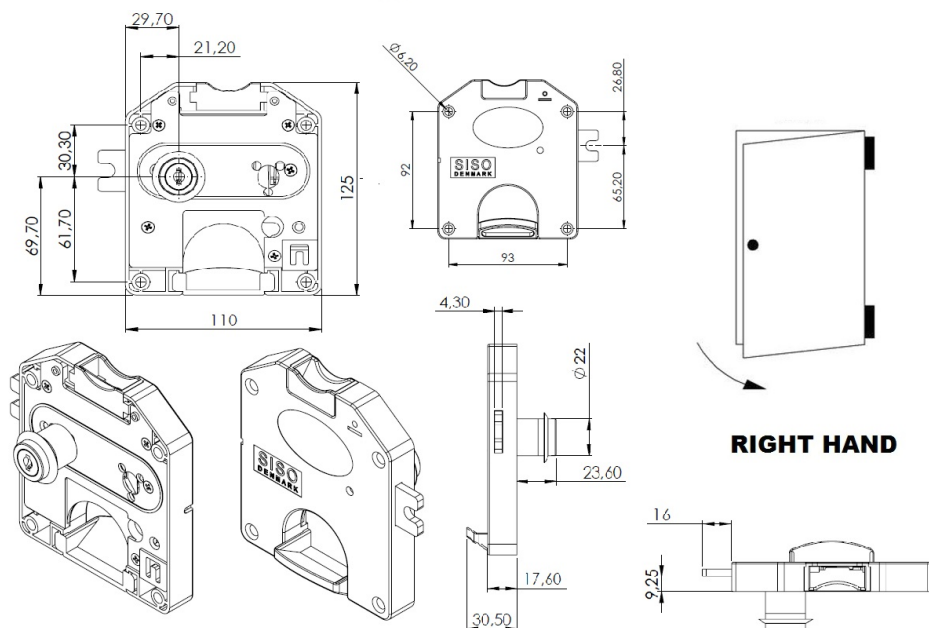

## Description:

Coin Lock F/1 Leva,W/MIC System #01,CPL, RH,Snake SISO Metal Keys, Black Plastic Body, Coin Entrance & Exit All Blue, Plastic, W/SISO Logo on Lock Body, w/Chrome Plated Rosette

## Item number:

14.60.246-0

Units	Box	Carton	HS Code	Barcode
Pcs.	6	48	8301300000	
				5704866051712