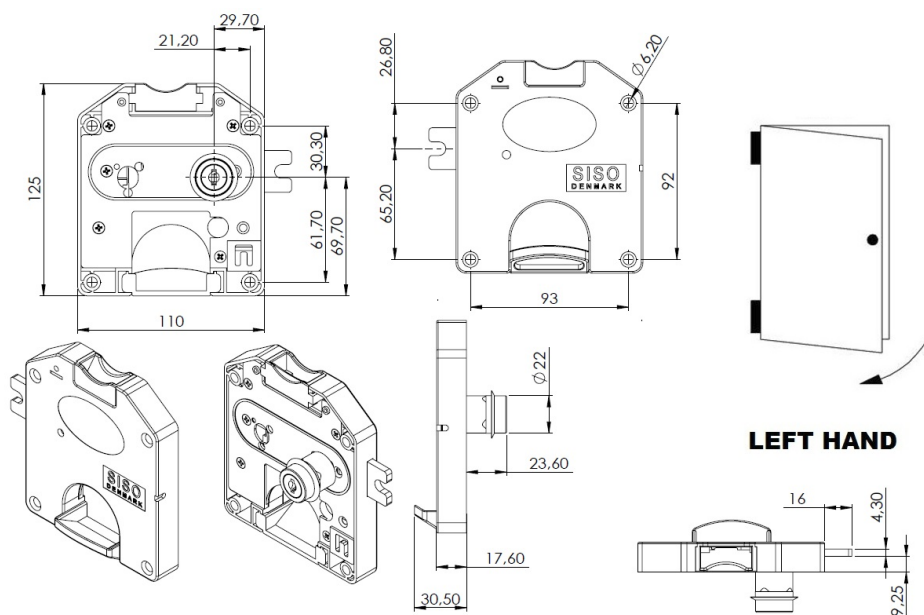

## Description:

Coin Lock F/1 Leva,W/MIC System #01,CPL, LH,Snake SISO Metal Keys, Black Plastic Body, Coin Entrance & Exit All Blue, Plastic, W/SISO Logo on Lock Body, w/Chrome Plated Rosette

## Item number:

14.60.245-1

Units	Box	Carton	HS Code	Barcode
Pcs.	6	48	8301300000	
				5704866463652